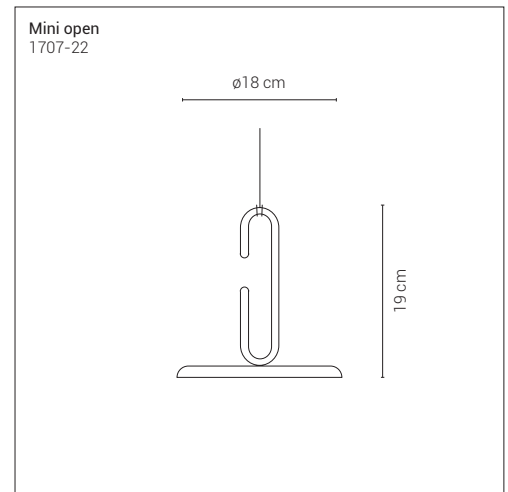

Metal finishes

- Matt / Glossy graphite
- Matt / Glossy rose gold
- Matt / Glossy gold