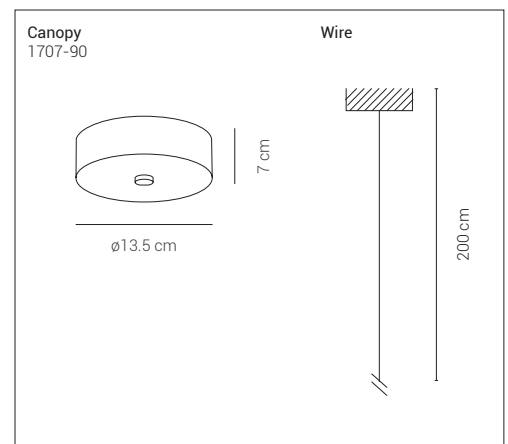

Metal finishes

- Matt / Glossy graphite
- Matt / Glossy rose gold
- Matt / Glossy gold