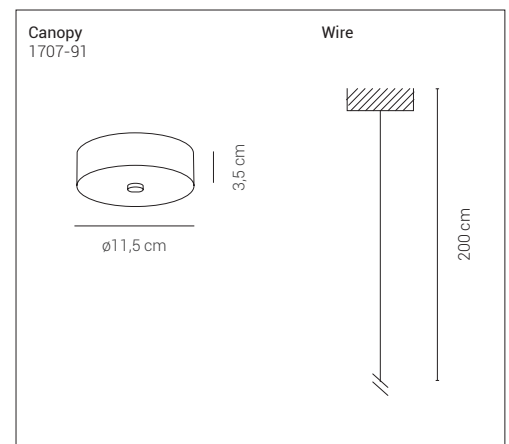

Metal finishes

- Matt / Glossy graphite
- Matt / Glossy rose gold
- Matt / Glossy gold