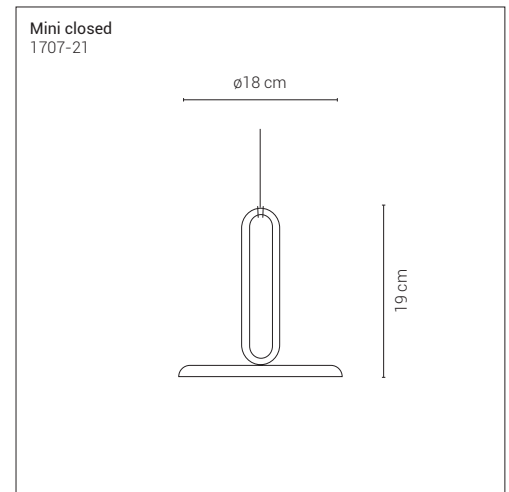

Metal finishes

- Matt / Glossy graphite
- Matt / Glossy rose gold
- Matt / Glossy gold