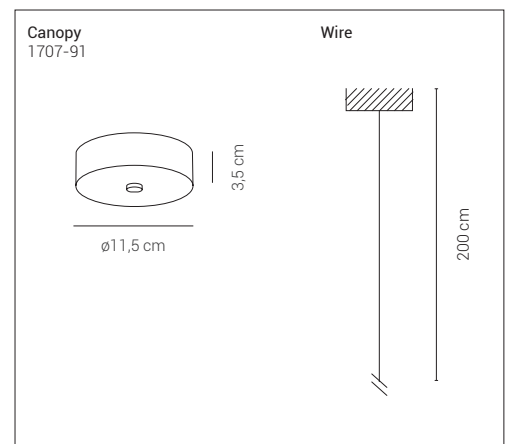

Metal finishes

- Matt / Glossy graphite
- Matt / Glossy rose gold
- Matt / Glossy gold