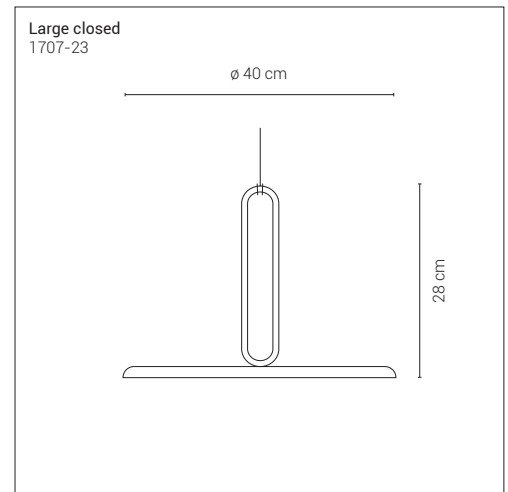

Metal finishes

- Matt / Glossy graphite
- Matt / Glossy rose gold
- Matt / Glossy gold