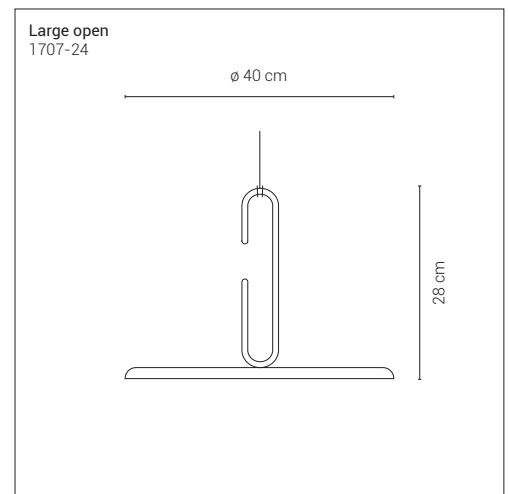

Metal finishes

- Matt / Glossy graphite
- Matt / Glossy rose gold
- Matt / Glossy gold