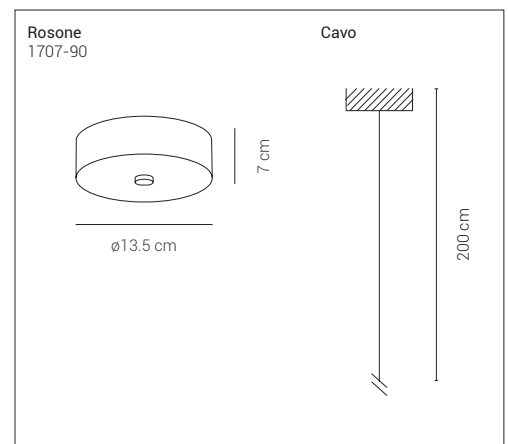

Metal finishes

- Matt / Glossy graphite
- Matt / Glossy rose gold
- Matt / Glossy gold