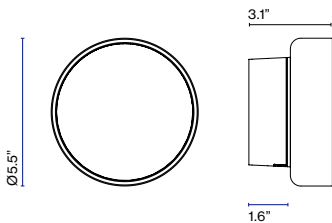

Roc

Joan Gaspar

marset

Roc IP65

Roc IP65

LED COB 8W 110V 2700K
CRI90
Source lumens - 544lm
(included)

Triac phase control dimmer (120V only)

Structure made of lacquered aluminium which supports a textured, pressed glass diffuser.