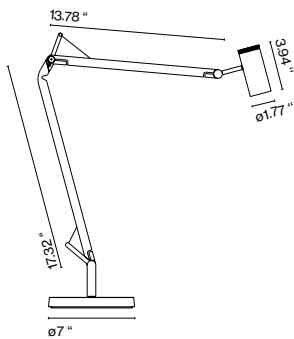

Polo

Joan Gaspar

marset

Polo

Base

Polo

LED 9W 350mA 3000K
Luminaire 442lm
Source lumens 520lm
(included)

120 V - 60 Hz

Black electrical cord

Body and diffuser in lacquered aluminum. A switch is incorporated into the diffuser.

● Black (Ral 9005)

Dry locations only

- [Download](#) Assembly Instructions
- [Download](#) Photometric Data
- [Download](#) 2D
- [Download](#) 3D