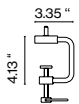

Polo

Base

Polo

LED 9W 350mA 3000K
Luminaire 442lm
Source lumens 520lm
(included)

120 V - 60 Hz

Black electrical cord

Body and diffuser in lacquered aluminum. A switch is incorporated into the diffuser.

● Black (Ral 9005)

Dry locations only

- [Download](#) Assembly Instructions
- [Download](#) Photometric Data
- [Download](#) 2D
- [Download](#) 3D

Clamp

Range

Watch the video

marsetusa@marset.com
www.marset.com

⚠ WARNING. California Proposition 65 Warning for California Consumers. This product can expose you to chemicals including wood dust and lead which are known to the State of California to cause cancer or birth defects or other reproductive harm. For more information go to www.P65Warnings.ca.gov

The fluidity of its movements and its total stability make this flexible fitting a light source which can be moved anywhere without cluttering your desk or taking up too much valuable space.