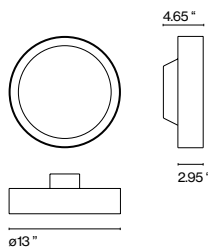

Plaff-on! 33

A ceiling lamp whose beauty lies in its simplicity and clarity, offering multiple lighting effects thanks to its design.