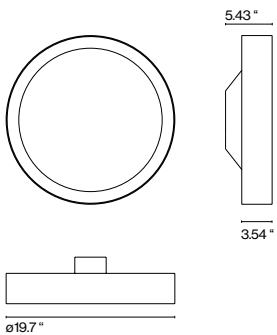

Plaff-on! 50