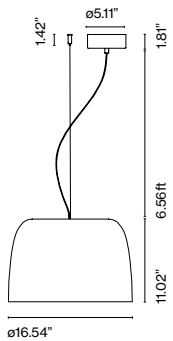

## Joan Gaspar

**marset**

**Djembé 42.21**

**Djembé 42.28**

**Djembé 65.23**

**Djembé 65.35**

**Djembé 65.45**

**Djembé 42**  
LED SMD 19W  
700mA 2700K CRI90  
**42.21**  
Delivered lumens - 955lm  
**42.28**  
Delivered lumens - 925lm (included)

Triac phase control dimmer  
(Only 120V only)  
0-10v (120-277V)

**Djembé 65**  
LED SMD 26W  
700mA 2700K CRI90  
**65.23**  
Delivered lumens - 1843lm  
**65.35**  
Delivered lumens - 1845lm  
**65.45**  
Delivered lumens - 11770lm (included)