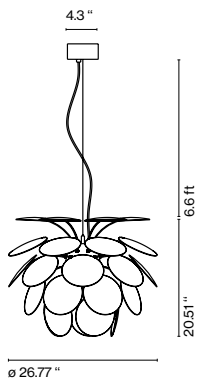

Discocó Wood Christophe Mathieu

marset

Discocó 68

Discocó 68
3x E26 LED TYPE A 11W

Black electrical cord

35 discs made of pressed American oak and the sphere is in black chrome.

 American Oak - White

dimmable

Dry locations only

- [Download](#) Assembly Instructions
- [Download](#) Photometric Data
- [Download](#) 2D
- [Download](#) 3D

Range

WARNING. California Proposition 65 Warning for California Consumers. This product can expose you to chemicals including wood dust and lead which are known to the State of California to cause cancer or birth defects or other reproductive harm. For more information go to www.P65Warnings.ca.gov