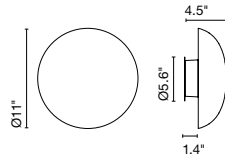

## **Marco Zanuso Jr**

**marset**

Babila 18

Babila 28

Babila 18/ 28

LED SMD 8.7W 500mA  
2700K CRI90  
Source Lumens - 723lm  
(included)

Triac phase control dimmer  
(120V only)

Available upon request:  
on/off  
0-10V (120-277V)