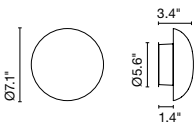

## **Marco Zanuso Jr**

**marset**

Babila 18

Babila 28

Babila 18/ 28

LED SMD 8.7W 500mA  
2700K CRI90  
Source Lumens - 723lm  
(included)

Triac phase control dimmer  
(120V only)

Available upon request:  
on/off  
0-10V (120-277V)