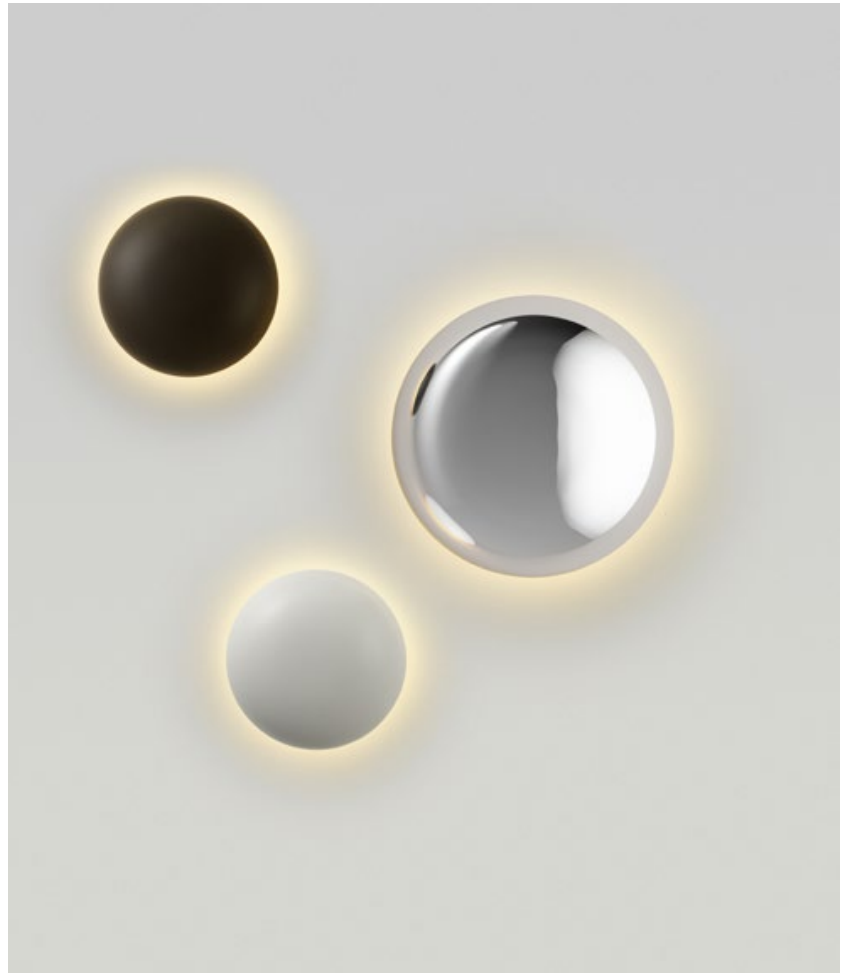

# **Babila**

## **Marco Zanuso Jr**

**marset**

Babila 18

Babila 28

Babila 18/ 28

LED SMD 8.7W 500mA  
2700K CRI90  
Source Lumens - 723lm  
(included)

Triac phase control dimmer  
(120V only)

Available upon request:  
on/off  
0-10V (120-277V)

Diffuser in polished stainless steel (AISI 316)  
or powder coated aluminum with a matt finish.

- Polished stainless steel
- White (RAL 9010)
- Brown (RAL 8019)

dimnable

Suitable for wet locations

- [Download](#) Assembly instructions
- [Download](#) 2D
- [Download](#) 3D
- [Download](#) Photometric data

[info@marset.com](mailto:info@marset.com)  
[www.marset.com](http://www.marset.com)

Babila demonstrates that, when it comes to a design, the material can be as important as the shape. This new outdoor wall sconce is of polished stainless steel, a circular object that produces a panoramic effect, reflecting its surroundings.