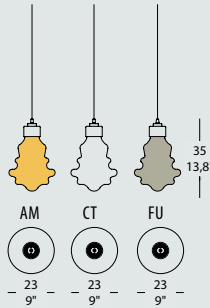

SCANGIFT®

WWW.SCANGIFT.COM

TROTTOLA

SUSPENSION

TYPE:

PROJECT NAME:

PENDANT LAMPS (STANDARD CABLE CM 250)

TROTTOLA

_technical data

TROTTOLA SO SMALL

10W 1.400 Lm 2700K Cri>80 300 mA LED

TROTTOLA R03

3-LIGHT CANOPY WITH DRIVER 120Vac 50-60 Hz

TROTTOLA R03 DIM PD

3-LIGHT CANOPY WITH PUSH DIMMABLE DRIVER 120Vac 50-60 HZ

TROTTOLA SO MEDIUM

10W 1.400 Lm 2700K Cri>80 300 mA LED

TROTTOLA R05

5-LIGHT CANOPY WITH DRIVER 120Vac 50-60 Hz

TROTTOLA R05 DIM PD

5-LIGHT CANOPY WITH PUSH DIMMABLE DRIVER 120Vac 50-60 HZ

TROTTOLA SO BIG

10W 1.400 Lm 2700K Cri>80 300 mA LED

Diffuser: blown glass in the following colors: transparent, amber, smoke-grey.

CT: Transparent

AM: Amber

FU: Smoke

SPECIFICATION SHEET