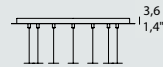

10W 1.400 Lm 2700K Cri>80 300 mA LED

TROTTOLA R05

5-LIGHT CANOPY WITH DRIVER 120Vac 50-60 Hz

TROTTOLA R05 DIM PD

5-LIGHT CANOPY WITH PUSH DIMMABLE DRIVER 120Vac 50-60 HZ

TROTTOLA SO BIG

10W 1.400 Lm 2700K Cri>80 300 mA LED