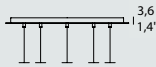

TROTTOLA SO MEDIUM

10W 1.400 Lm 2700K Cri>80 300 mA LED

TROTTOLA R05

5-LIGHT CANOPY WITH DRIVER 120Vac 50-60 Hz