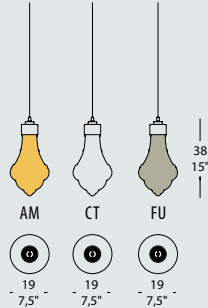

SCANGIFT®

WWW.SCANGIFT.COM

TROTTOLA

SUSPENSION

TYPE:

PROJECT NAME:

PENDANT LAMPS (STANDARD CABLE CM 250)

TROTTOLA

_technical data

TROTTOLA SO SMALL

10W 1.400 Lm 2700K Cri>80 300 mA LED

TROTTOLA R03

3-LIGHT CANOPY WITH DRIVER 120Vac 50-60 Hz

TROTTOLA R03 DIM PD

3-LIGHT CANOPY WITH PUSH DIMMABLE DRIVER 120Vac 50-60 HZ

TROTTOLA SO MEDIUM

10W 1.400 Lm 2700K Cri>80 300 mA LED

TROTTOLA R05

5-LIGHT CANOPY WITH DRIVER 120Vac 50-60 Hz

TROTTOLA R05 DIM PD

5-LIGHT CANOPY WITH PUSH DIMMABLE DRIVER 120Vac 50-60 HZ

TROTTOLA SO BIG

10W 1.400 Lm 2700K Cri>80 300 mA LED

Diffuser: blown glass in the following colors: transparent, amber, smoke-grey.

CT: Transparent

AM: Amber

FU: Smoke

SPECIFICATION SHEET