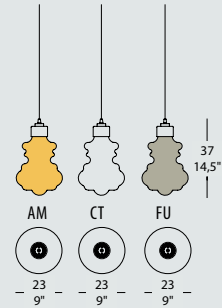

SCANGIFT®

WWW.SCANGIFT.COM

TROTTOLA

SUSPENSION

TYPE:

PROJECT NAME:

PENDANT LAMPS (STANDARD CABLE CM 250)

TROTTOLA

_technical data

TROTTOLA SO SMALL

10W 1.400 Lm 2700K Cri>80 300 mA LED

TROTTOLA R03

3-LIGHT CANOPY WITH DRIVER 120Vac 50-60 Hz

TROTTOLA R03 DIM PD

3-LIGHT CANOPY WITH PUSH DIMMABLE DRIVER 120Vac 50-60 HZ

TROTTOLA SO MEDIUM

10W 1.400 Lm 2700K Cri>80 300 mA LED

TROTTOLA R05

5-LIGHT CANOPY WITH DRIVER 120Vac 50-60 Hz

TROTTOLA R05 DIM PD

5-LIGHT CANOPY WITH PUSH DIMMABLE DRIVER 120Vac 50-60 HZ

TROTTOLA SO BIG

10W 1.400 Lm 2700K Cri>80 300 mA LED

Diffuser: blown glass in the following colors: transparent, amber, smoke-grey.

CT: Transparent

AM: Amber

FU: Smoke

SPECIFICATION SHEET