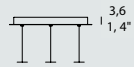

TROTTOLA SO SMALL

10W 1.400 Lm 2700K Cri>80 300 mA LED

TROTTOLA R03

3-LIGHT CANOPY WITH DRIVER 120Vac 50-60 Hz