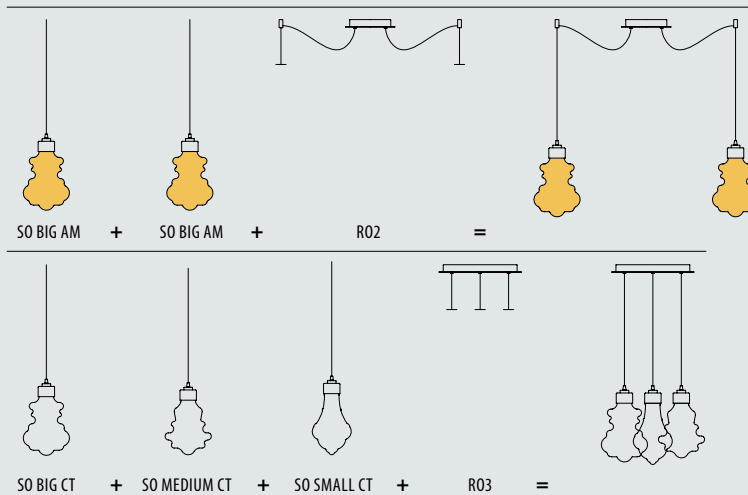

TROTTOLA

SUSPENSION

TYPE:

PROJECT NAME:

TROTTOLA

design_Stefano Mandruzzato

SPECIFICATION SHEET

Inspired by the age-old game for children both in the name and shape, Trottola is a collection of three different blown glass suspensions with a strong personality. Ironic, evocative, playful, Trottola brings us to the rediscovery of our childhood. Available in different suspension solutions, it is suitable both for private use and contract. The modular component allows countless combinations of customization to meet all customers' needs. The entire collection uses dimmable LED sources.

10W 1.400 Lm 2700K Cri>80 300 mA LED

TROTTOLA R05

5-LIGHT CANOPY WITH DRIVER 120Vac 50-60 Hz

TROTTOLA R05 DIM PD

5-LIGHT CANOPY WITH PUSH DIMMABLE DRIVER 120Vac 50-60 HZ

TROTTOLA SO BIG

10W 1.400 Lm 2700K Cri>80 300 mA LED

TROTTOLA R07

7-LIGHT CANOPY WITH DRIVER 120Vac 50-60 Hz

TROTTOLA R07 DIM PD

7-LIGHT CANOPY WITH PUSH DIMMABLE DRIVER 120Vac 50-60 HZ

EXAMPLES OF COMPOSITION

Frame: white canopy - other metal parts in the colors: matt black, matt gold.