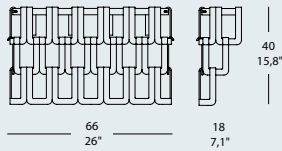

TESSUTI PA 60 MINI

4 x MAX 42W G9 alo.