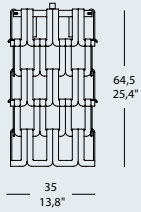

### Standard measures

**30 x 30 cm** - 11,8" x 11,8"  
**35 x 35 cm** - 13,8" x 13,8"

**60 x 30 cm** - 23,6" x 11,8"  
**66 x 35 cm** - 26" x 13,8"

**90 x 30 cm** - 35,4" x 11,8"  
**97 x 35 cm** - 38,2" x 13,8"

**240 x 30 cm** - 94,5" x 11,8" frame dimension  
**251 x 35 cm** - 98,8" x 13,8" overall dimension with glasses

**210 x 30 cm** - 82,7" x 11,8" frame dimension  
**220 x 35 cm** - 86,6" x 13,8" overall dimension with glasses

**180 x 30 cm** - 70,9" x 11,8" frame dimension  
**189 x 35 cm** - 74,4" x 13,8" overall dimension with glasses

**150 x 30 cm** - 59" x 11,8" frame dimension  
**159 x 35 cm** - 62,6" x 13,8" overall dimension with glasses

8 x MAX 42W G9 alo. ENERGY SAVER

F IP 20 1 EAC

**TESSUTI SO 90 MAXI**

12 x MAX 42W G9 alo. ENERGY SAVER

F IP 20 1 EAC

**TESSUTI PL 30 MAXI**

4 x MAX 42W G9 alo. ENERGY SAVER

F IP 20 1 EAC