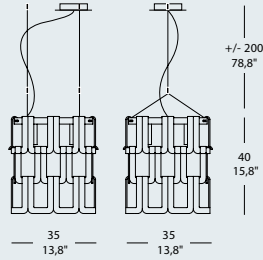

TESSUTI

SERIES

TYPE:

PROJECT NAME:

TESSUTI SO 30 MINI

4 x MAX 42W G9 alo.