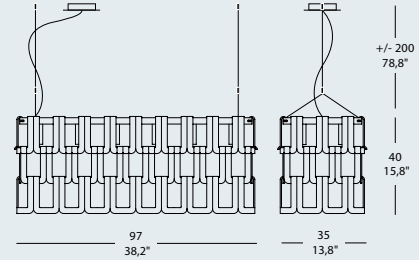

TESSUTI SO 90 MINI

12 x MAX 42W G9 alo.