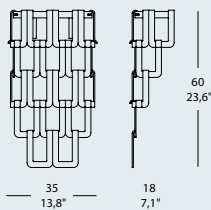

### Standard measures

**30 x 30 cm** - 11,8" x 11,8"  
**35 x 35 cm** - 13,8" x 13,8"

**60 x 30 cm** - 23,6" x 11,8"  
**66 x 35 cm** - 26" x 13,8"

**90 x 30 cm** - 35,4" x 11,8"  
**97 x 35 cm** - 38,2" x 13,8"

**240 x 30 cm** - 94,5" x 11,8" frame dimension  
**251 x 35 cm** - 98,8" x 13,8" overall dimension with glasses

**210 x 30 cm** - 82,7" x 11,8" frame dimension  
**220 x 35 cm** - 86,6" x 13,8" overall dimension with glasses

**180 x 30 cm** - 70,9" x 11,8" frame dimension  
**189 x 35 cm** - 74,4" x 13,8" overall dimension with glasses

**150 x 30 cm** - 59" x 11,8" frame dimension  
**159 x 35 cm** - 62,6" x 13,8" overall dimension with glasses

**TESSUTI PL 60 MAXI**

8 x MAX 42W G9 alo. ENERGY SAVER

F IP 20 1 EAC

**TESSUTI PL 90 MAXI**

12 x MAX 42W G9 alo. ENERGY SAVER

F IP 20 1 EAC

**TESSUTI PA 30 MAXI**

2 x MAX 42W G9 alo. ENERGY SAVER