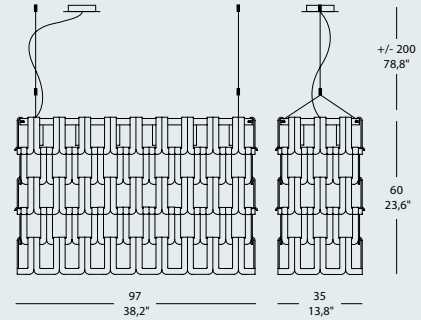

TESSUTI SO 90 MAXI

12 x MAX 42W G9 alo. ENERGY SAVER

F IP 20 1 EAC

4 x MAX 42W G9 alo. ENERGY SAVER

F IP 20 1 EAC