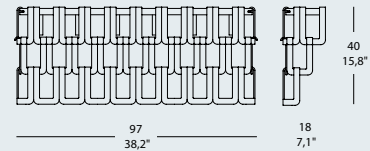

TESSUTI PA 90 MINI

6 x MAX 42W G9 alo.

SPECIFICATION SHEET