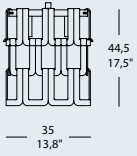

TESSUTI PL 30 MINI

4 x MAX 42W G9 alo.