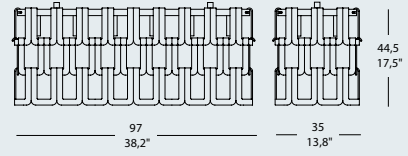

TESSUTI PL 90 MINI

12 x MAX 42W G9 alo.