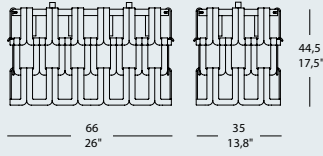

TESSUTI PL 60 MINI

8 x MAX 42W G9 alo.