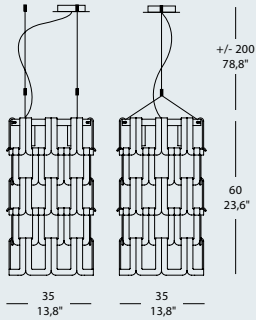

TESSUTI

SERIES

TYPE:

PROJECT NAME:

TESSUTI SO 30 MAXI

4 x MAX 42W G9 alo. ENERGY SAVER

F IP 20 1 EAC