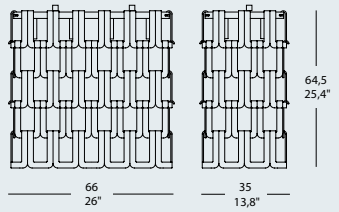

TESSUTI PL 60 MAXI

8 x MAX 42W G9 alo. ENERGY SAVER

F IP 20 1 EAC