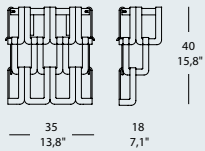

TESSUTI PA 30 MINI

2 x MAX 42W G9 alo.