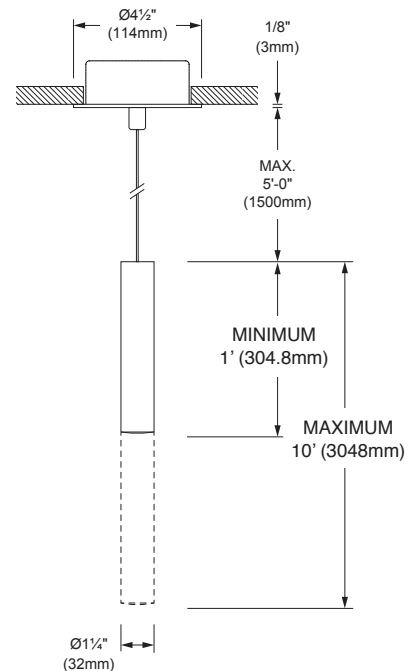

Finish

Available in white, black or custom finish option.

SIDE VIEW

SPECIFICATION SHEET

LEDOLOGY®

WWW.LEDOLOGY.COM

A **Luminart** BRAND