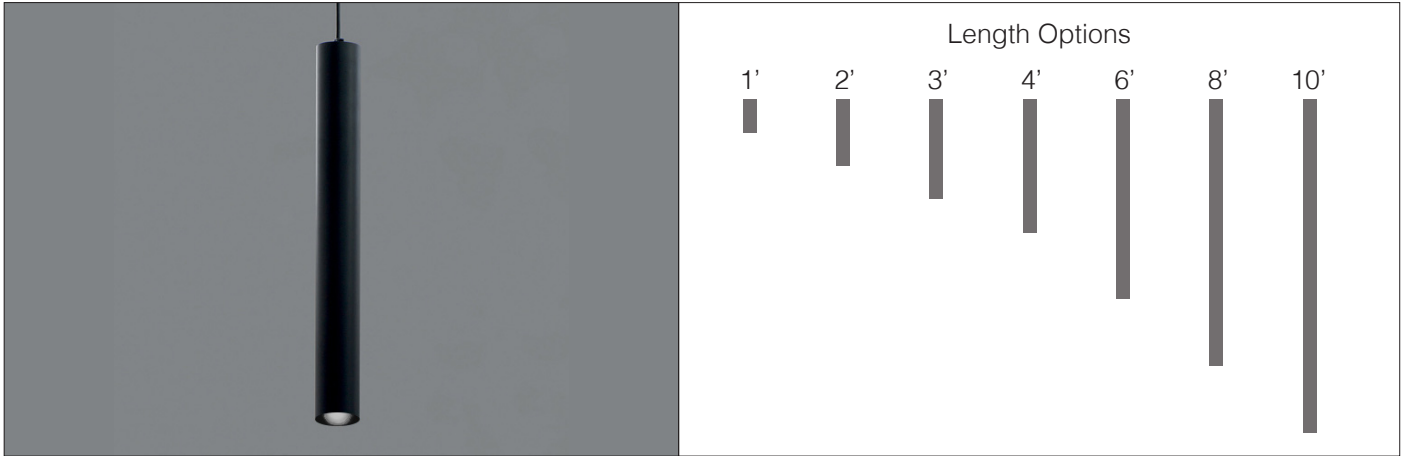

SUSPENDX

SUSPENSION

TYPE:

PROJECT NAME:

ORDERING INFO

Model	Length	Direct	LED	Body Finish	Dimming	Voltage
<input type="radio"/> SUSPENDX	<input type="radio"/> 01: 1'	<input type="radio"/> 3W	<input type="radio"/> 27K (2700K)	<input type="radio"/> Black	<input type="radio"/> LTE (Leading/ Trailing Edge Dim)	<input type="radio"/> 120V
	<input type="radio"/> 02: 2'		<input type="radio"/> 30K (3000K)	<input type="radio"/> White		
	<input type="radio"/> 03: 3'		<input type="radio"/> 40K (4000K)	<input type="radio"/> Custom		
	<input type="radio"/> 04: 4'					
	<input type="radio"/> 06: 6'					
	<input type="radio"/> 08: 08'					
	<input type="radio"/> 10: 10'					
	<input type="radio"/> C: Custom					

SPECIFICATIONS

Design

Slim profile pendant luminaire providing direct lighting.

Construction

Housing: Extruded aluminum.
Canopy: Die-cast aluminum.

Light Source

LED module, 80CRI.

Optics

Flood beam.

Electrical

3W power input.
High efficiency electronic power supply, rated 50,000 hours 120.

Dimming

Leading/Trailing Edge dimming.

Mounting

Supplied with 5' aircraft cable. To be installed on standard 4" junction box.