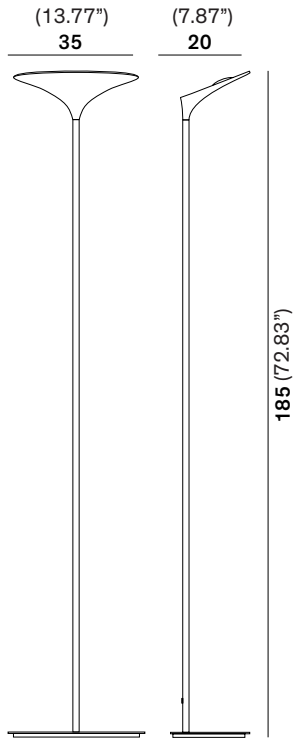

SUNSET

FLOOR

TYPE:

PROJECT NAME:

Sunset L16F1

Matte Finish

Satin Finish

White

34 Watt

Kelvin

2700, 3000

Dimmer

foot

Lumen

3400

CRI