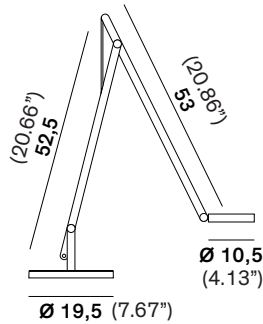

# STRING

FLOOR/TABLE

TYPE:

PROJECT NAME:

String L16F1

String L16T1

String	
Light Source	LED
Power	9 Watt
Kelvin	2700
Dimmer	push button
Lumen	700
CRI	90
Voltage	120V

String DTW (Dim to Warm)	
Light Source	LED
Power	9 Watt
Kelvin	2.500 » 4.000
Dimmer	push dim to warm
Lumen	100 » 850
CRI	90
Voltage	120V