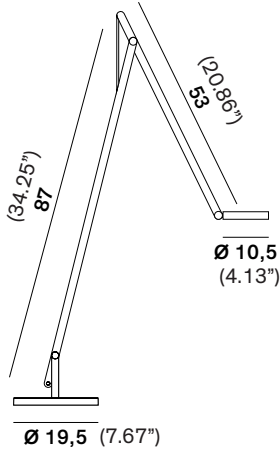

# STRING

FLOOR/TABLE

TYPE:

PROJECT NAME:

String L16F1

String L16T1

String	
Light Source	LED
Power	9 Watt
Kelvin	2700
Dimmer	push button
Lumen	700
CRI	90
Voltage	120V

String DTW (Dim to Warm)	
Light Source	LED
Power	9 Watt
Kelvin	2.500 » 4.000
Dimmer	push dim to warm
Lumen	100 » 850
CRI	90
Voltage	120V