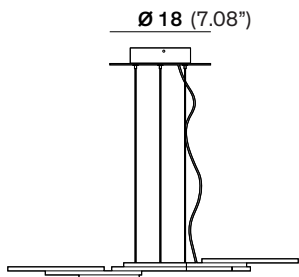

OVERLAP

SUSPENSION

TYPE:

PROJECT NAME:

Overlap L16H1

77 (30.31")

| | |
|--------------|---------|
| Light Source | LED |
| Power | 34 Watt |
| Lumen | 4000 |
| CRI | 90 |

Matte Finish