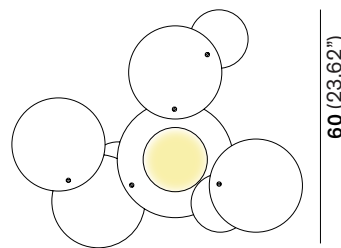

OVERLAP

SUSPENSION

TYPE:

PROJECT NAME:

Overlap L16H1

77 (30.31")

| | |
|--------------|---------|
| Light Source | LED |
| Power | 34 Watt |
| Lumen | 4000 |
| CRI | 90 |

Matte Finish

Antique brass

Pelter delabrè

Copper delabrè

Gold delabrè

Examples of configuration

SPECIFICATION SHEET

ORDERING INFO

| Model (Order Code) | Finish | LED | Voltage | Dimming |
|--------------------|--------|-----------------------------|----------------------------|---|
| | | <input type="radio"/> 2700K | <input type="radio"/> 120V | <input type="radio"/> LTE (Leading/Trailing Edge Dim) |
| | | <input type="radio"/> 3000K | <input type="radio"/> 277V | <input type="radio"/> 010V (0-10V) |
| | | <input type="radio"/> 4000K | | |