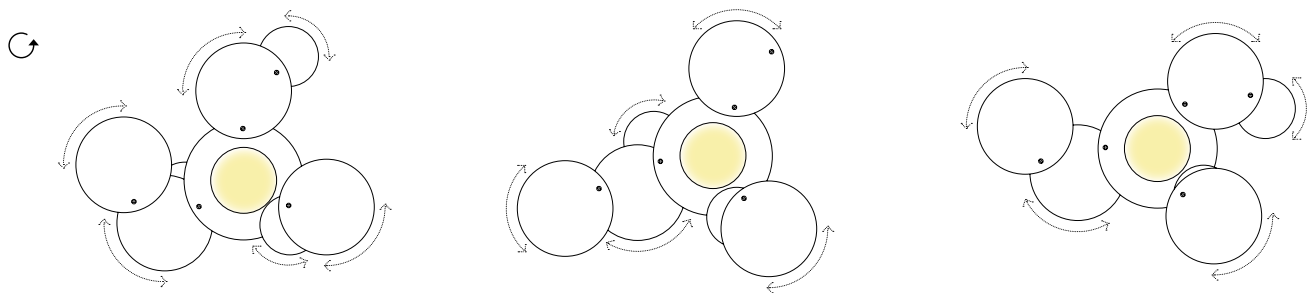

Antique brass

Pelter delabrè

Copper delabrè

Gold delabrè

Examples of configuration

SPECIFICATION SHEET

ORDERING INFO

| Model (Order Code) | Finish | LED | Voltage | Dimming |
|--------------------|--------|-----------------------------|----------------------------|---|
| | | <input type="radio"/> 2700K | <input type="radio"/> 120V | <input type="radio"/> LTE (Leading/Trailing Edge Dim) |
| | | <input type="radio"/> 3000K | <input type="radio"/> 277V | <input type="radio"/> 010V (0-10V) |
| | | <input type="radio"/> 4000K | | |

Fixture comes with a 4" backplate that mounts to a standard junction box. Please note: 277V is only compatible with 0-10V dimming.

Luminart

WWW.LUMINARTLIGHTING.COM
Last updated: 11/17/20