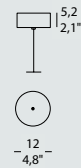

MINERVA IN-1

1-LIGHT RECESSED CANOPY WITH DRIVER 120Vac 50-60 Hz