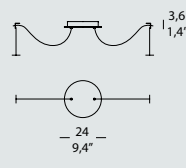

CANOPIES

MINERVA IN-1

1-LIGHT RECESSED CANOPY WITH DRIVER 120Vac 50-60 Hz

MINERVA R01

1-LIGHT CANOPY WITH DRIVER 120Vac 50-60 Hz

MINERVA R02

2-LIGHT CANOPY WITH DRIVER 120Vac 50-60 Hz

MINERVA R03