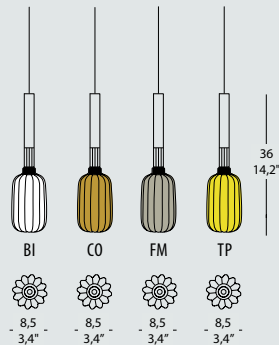

SPECIFICATION SHEET

SCANGIFT®

WWW.SCANGIFT.COM

MINERVA

SUSPENSION

TYPE:

PROJECT NAME:

PENDANT LAMPS (STANDARD CABLE CM 250)

MINERVA SC

6,1W 785 Lm 2700K Cri>80 24Vdc **LED**

MINERVA SS

6,1W 785 Lm 2700K Cri>80 24Vdc **LED**

MINERVA

_technical data

MINERVA SF

6,1W 785 Lm 2700K Cri>80 24Vdc **LED**

PROJECT NAME:

Frame: white canopy - other metal parts in the colors: matt black, matt gold.

Diffuser: blown glass SC and SS in the following colours: Glossy milk white, topaz yellow, smoke grey, crystal and gold 24 Kt. Blown glass SF: milk white satin finish.

FE: Smoke grey

TP: Topaz yellow

BS: Milk white satin

EXAMPLES OF COMPOSITION

SPECIFICATION SHEET

SCANGIFT®

WWW.SCANGIFT.COM