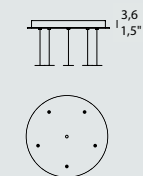

MINERVA R05

5-LIGHT CANOPY WITH DRIVER 120Vac 50-60 Hz

MINERVA R05 DIM PD

5-LIGHT CANOPY WITH PUSH DIMMABLE DRIVER 120Vac 50-60 HZ