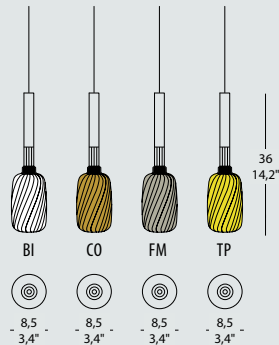

SPECIFICATION SHEET

SCANGIFT®

WWW.SCANGIFT.COM

MINERVA

SUSPENSION

TYPE:

PROJECT NAME:

PENDANT LAMPS (STANDARD CABLE CM 250)

MINERVA SC

6,1W 785 Lm 2700K Cri>80 24Vdc **LED**

MINERVA SS

6,1W 785 Lm 2700K Cri>80 24Vdc **LED**

MINERVA

_technical data

MINERVA SF

6,1W 785 Lm 2700K Cri>80 24Vdc **LED**

PROJECT NAME:

Frame: white canopy - other metal parts in the colors: matt black, matt gold.

Diffuser: blown glass SC and SS in the following colours: Glossy milk white, topaz yellow, smoke grey, crystal and gold 24 Kt. Blown glass SF: milk white satin finish.

FE: Smoke grey

TP: Topaz yellow

BS: Milk white satin

EXAMPLES OF COMPOSITION

SPECIFICATION SHEET

SCANGIFT®

WWW.SCANGIFT.COM