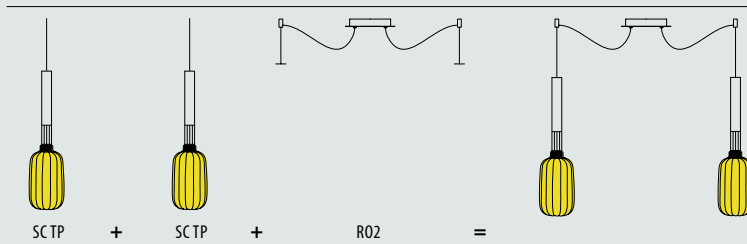

FE: Smoke grey

TP: Topaz yellow

BS: Milk white satin

EXAMPLES OF COMPOSITION

SPECIFICATION SHEET

SCANGIFT®

WWW.SCANGIFT.COM