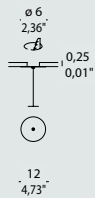

MINERVA

SUSPENSION

TYPE:

PROJECT NAME:

PENDANT LAMPS (STANDARD CABLE CM 250)

MINERVA SC

6,1W 785 Lm 2700K Cri>80 24Vdc **LED**

MINERVA SS

6,1W 785 Lm 2700K Cri>80 24Vdc **LED**

MINERVA

_technical data

MINERVA SF

6,1W 785 Lm 2700K Cri>80 24Vdc **LED**

CANOPIES

MINERVA IN-1

1-LIGHT RECESSED CANOPY WITH DRIVER 120Vac 50-60 Hz

MINERVA R01

1-LIGHT CANOPY WITH DRIVER 120Vac 50-60 Hz

MINERVA R02

2-LIGHT CANOPY WITH DRIVER 120Vac 50-60 Hz

MINERVA R03

3-LIGHT CANOPY WITH DRIVER 120Vac 50-60 Hz

MINERVA R03 DIM PD

3-LIGHT CANOPY WITH PUSH DIMMABLE DRIVER 120Vac 50-60 HZ

MINERVA R05

5-LIGHT CANOPY WITH DRIVER 120Vac 50-60 Hz

MINERVA R05 DIM PD

5-LIGHT CANOPY WITH PUSH DIMMABLE DRIVER 120Vac 50-60 HZ

MINERVA R07

7-LIGHT CANOPY WITH DRIVER 120Vac 50-60 Hz

MINERVA R07 DIM PD

7-LIGHT CANOPY WITH PUSH DIMMABLE DRIVER 120Vac 50-60 HZ

SPECIFICATION SHEET