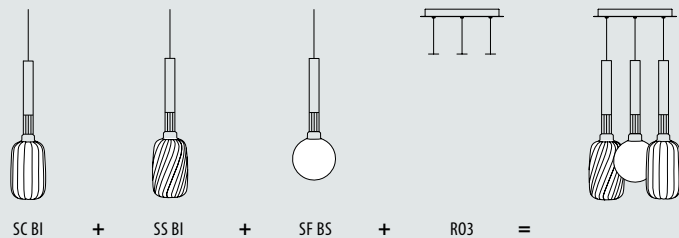

FE: Smoke grey

TP: Topaz yellow

BS: Milk white satin

EXAMPLES OF COMPOSITION

SPECIFICATION SHEET

SCANGIFT®

WWW.SCANGIFT.COM