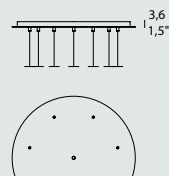

3-LIGHT CANOPY WITH DRIVER 120Vac 50-60 Hz

MINERVA R03 DIM PD

3-LIGHT CANOPY WITH PUSH DIMMABLE DRIVER 120Vac 50-60 HZ

MINERVA R05

5-LIGHT CANOPY WITH DRIVER 120Vac 50-60 Hz

MINERVA R05 DIM PD

5-LIGHT CANOPY WITH PUSH DIMMABLE DRIVER 120Vac 50-60 HZ