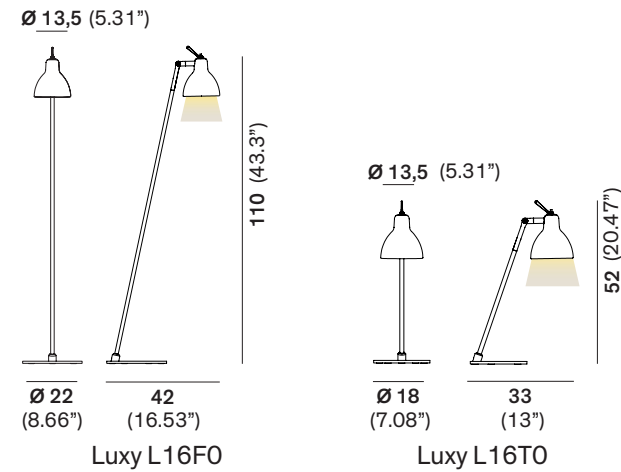

# LUXY

FLOOR/TABLE

TYPE:

PROJECT NAME:

Light source:  
E12 LED max watt 5W  
500 Lumens  
120V

SPECIFICATION SHEET

### Luxy Classic (L16F1, L16T1, L16T2)

Base/Arm Finish

Glass Diffuser Finish