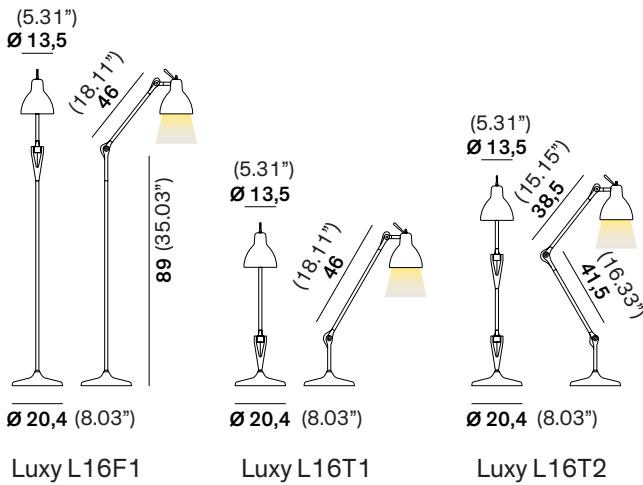

# LUXY

FLOOR/TABLE

TYPE:

PROJECT NAME:

Light source:  
E12 LED max watt 5W  
500 Lumens  
120V

SPECIFICATION SHEET

### Luxy Classic (L16F1, L16T1, L16T2)

Base/Arm Finish

Glass Diffuser Finish