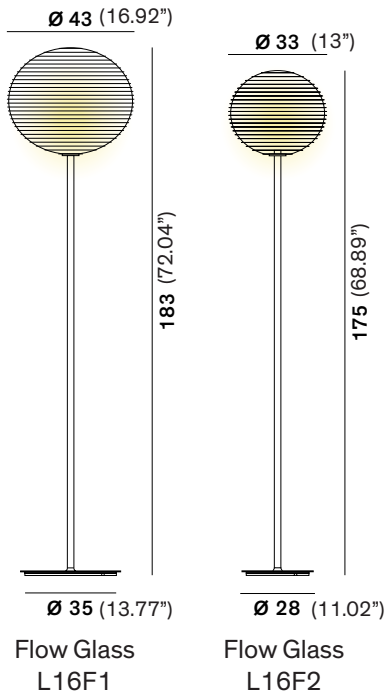

FLOW GLASS

FLOOR/TABLE

TYPE:

PROJECT NAME:

Light Source	E26 LED
Dimmer (F1) (F2)	foot
Dimmer (T2) (T3) (T4)	cord
Voltage	120V

Finish

SPECIFICATION SHEET