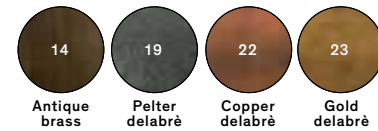

Light source: LED

Power:

H1: 16W, H2: 32W, H3: 13W, H4: 26W

Lumens:

H1: 1200, H2: 2400, H3: 600, H4: 1200

Matte Finish

Satin Finish

Metallic Finish