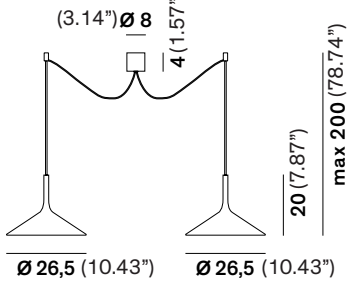

## SUSPENSION

TYPE:

PROJECT NAME:

Dry L16H1

Dry L16H2

Dry L16H3

Dry L16H4

Composition example with optional  $\varnothing 50$  ( $\varnothing 19.65$ ) canopy. Maximum 6 lights (H1 & H3 only). Order code: R1.