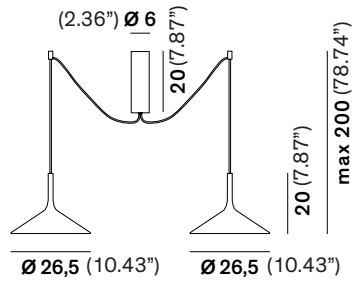

## SUSPENSION

TYPE:

PROJECT NAME:

Dry L16H1

Dry L16H2

Dry L16H3

Dry L16H4

Composition example with optional  $\varnothing 50$  ( $\varnothing 19.65$ ) canopy. Maximum 6 lights (H1 & H3 only). Order code: R1.