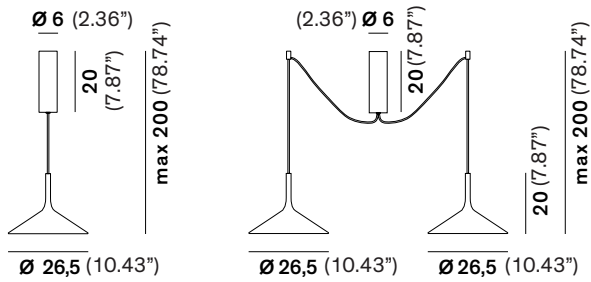

## SUSPENSION

TYPE:

PROJECT NAME:

Dry L16H1

Dry L16H2

Dry L16H3

Dry L16H4

Composition example with optional  $\varnothing 50$  ( $\varnothing 19.65$ ) canopy. Maximum 6 lights (H1 & H3 only). Order code: R1.