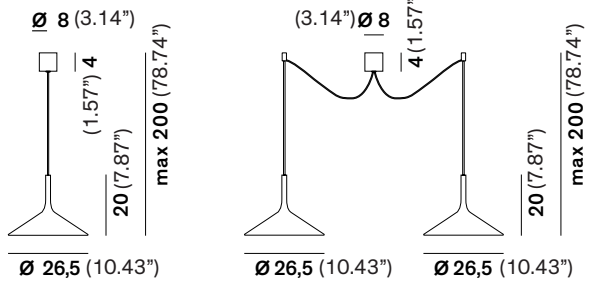

## SUSPENSION

TYPE:

PROJECT NAME:

Dry L16H1

Dry L16H2

Dry L16H3

Dry L16H4

Composition example with optional  $\varnothing 50$  ( $\varnothing 19.65$ ) canopy. Maximum 6 lights (H1 & H3 only). Order code: R1.