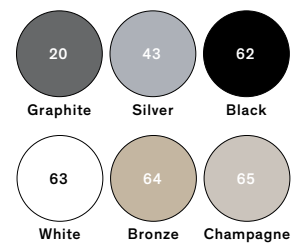

DRY

FLOOR

TYPE:

PROJECT NAME:

Light Source	LED
Power	45 Watt
Kelvin	2700
Dimmer	push button
Lumen	4500
CRI	90
Voltage	120V

Finish Options

SPECIFICATION SHEET