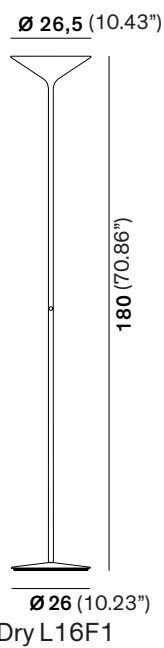

DRY

FLOOR

TYPE:

PROJECT NAME:

Light Source	LED
Power	45 Watt
Kelvin	2700
Dimmer	push button
Lumen	4500
CRI	90
Voltage	120V

Finish Options

SPECIFICATION SHEET