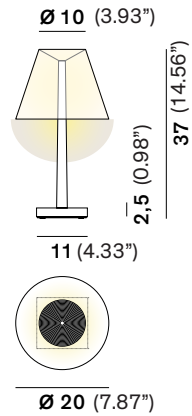

DINA

TABLE

TYPE:

PROJECT NAME:

Dina L16T1

Matte Finish

White

Diffuser

Light Source	LED
Power	8.2 Watt
Kelvin	2700
Dimmer	push button
Lumen	600
CRI	90
Voltage	120V

SPECIFICATION SHEET

Luminart[®]

WWW.LUMINARTLIGHTING.COM
Last updated: 12/01/20