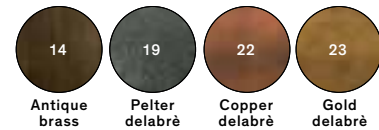

Standard Finishes

Satin Finishes

Base in same colour

Metallic Finishes

Base in gold

SPECIFICATION SHEET

Luminart®

WWW.LUMINARTLIGHTING.COM
Last updated: 11/18/20