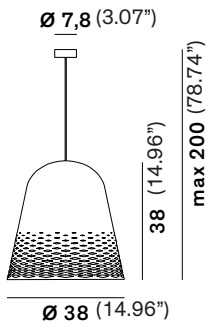

CAPRI

SUSPENSION

TYPE:

PROJECT NAME:

Capri L16H1

Capri L16H2

Capri L16H3

Light source:
E26 LED max watt 15W
1600 Lumens

120V

LTE (Leading/Trailing Edge Dim)

Fixture comes with a 4" backplate that mounts to a standard junction box.