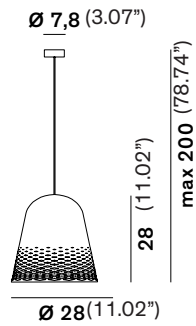

CAPRI

SUSPENSION

TYPE:

PROJECT NAME:

Capri L16H1

Capri L16H2

Capri L16H3

Light source:
E26 LED max watt 15W
1600 Lumens

120V

LTE (Leading/Trailing Edge Dim)

Fixture comes with a 4" backplate that mounts to a standard junction box.