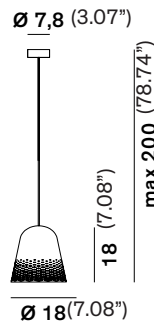

CAPRI

SUSPENSION

TYPE:

PROJECT NAME:

Capri L16H1

Capri L16H2

Capri L16H3

Light source:
E26 LED max watt 15W
1600 Lumens

120V

LTE (Leading/Trailing Edge Dim)

Fixture comes with a 4" backplate that mounts to a standard junction box.