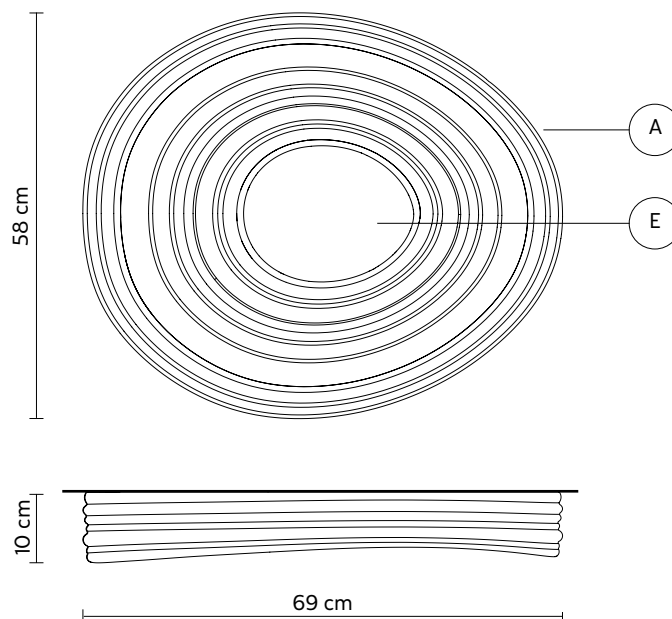

R.O.M.A. ceiling lamp

Luca De Bona & Dario De Meo design

year 2020

DATA SHEET - PL210 AB INT

LAMP "A"

material plaster
colour matt white

COVER "E"

material PMMA
colour matt white

ELECTRICAL SYSTEM

source LED 24W dimmable (1-10V)
2890 lumen 3000K
CRI \geq 90 class A+

PACKAGING

n° cartons 1
net weight/kg 13,8
gross weight/kg 16,4
packaging/cm 74x64x14

LIGHT EMISSION

unidirectional

 direct
 filtered
 indirect
 absence