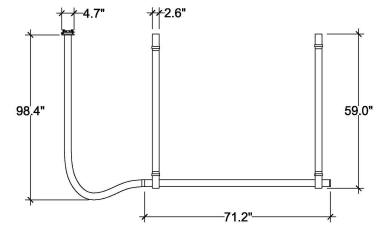

FLOS

C1 - BELT BLACK 2700K 2M UPandDOWN CASAMBI CONTROL - Specification Sheet by Ronan and Erwan Bouroullec, 2020

Mounting	Ceiling Surface
Lamp (Bulb) Description	58W 1961lm 2700K CRI 95
Environment	Indoor - Dry Location
Dimming	Casambi
Finish	Black Leather
Technical and Product Description	Belt by the Bouroullec's is pure unification. A sinuous line whose design strikes balance between the softness of natural leather and the rigidity of a linear aluminum housing and electrical cables. A direct/indirect pendant with independent user dimming control of the upright and the downlight. Available in black, natural leather, and green finishes.

Electrical

Voltage	120-277
IP Rating	IP20

Physical

Construction Material	Extruded aluminum covered in real leather, opal polycarbonate
Weight	11.02 lbs

 03.8530.14.CB Black Leather

Dimensional Image

Certifications