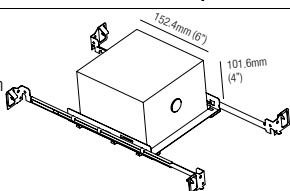

MP-R030
 Mounting Plate
 with 30mm Hole

T-BAR Installation

RO1030
 Mounting Plate
 with 30mm Hole

IC Housings

IC064R01030
 Recessed Box for
 Insulated Ceiling with
 30mm Hole

AT064R01030
 Air Tight Recessed Box
 for Insulated Ceiling with
 30mm Hole