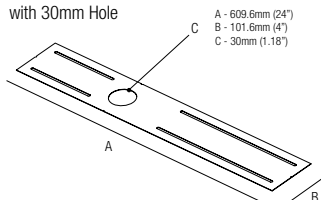

MP-R030
 Mounting Plate
 with 30mm Hole

T-BAR Installation

RO1030
 Mounting Plate
 with 30mm Hole

IC Housings

IC064R01030
 Recessed Box for
 Insulated Ceiling with
 30mm Hole

AT064R01030
 Air Tight Recessed Box
 for Insulated Ceiling with
 30mm Hole