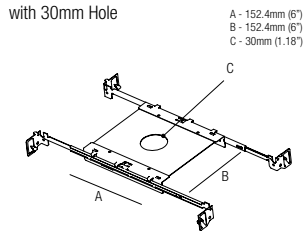

MP-R030
 Mounting Plate
 with 30mm Hole

T-BAR Installation

RO1030
 Mounting Plate
 with 30mm Hole

IC Housings

IC064R01030
 Recessed Box for
 Insulated Ceiling with
 30mm Hole

AT064R01030
 Air Tight Recessed Box
 for Insulated Ceiling with
 30mm Hole