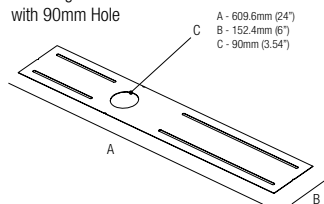

**MP-R090**  
 Mounting Plate  
 with 90mm Hole