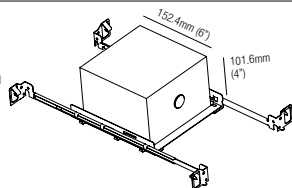

IC Housings

IC064R01090
Recessed Box for
Insulated Ceiling with
90mm Hole

AT064R01090
Air Tight Recessed Box
for Insulated Ceiling with
90mm Hole