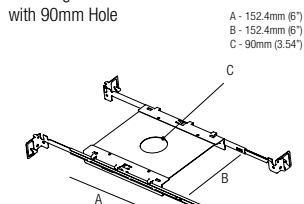

T-BAR Installation

R01090
Mounting Plate
with 90mm Hole