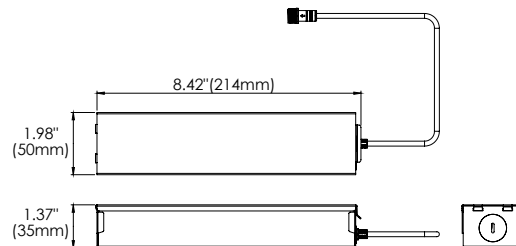

NEW CONSTRUCTION PLATE TRIM & TRIMLESS
30534-018
CUT HOLE:
Trim & Trimless:
ø3 1/4"

AIRTIGHT IC BOX
30530-026
IC BOX
30530-010
CUT HOLE:
Trim & Trimless:
ø3 1/4"

DRIVERS

- Compatible with TRIAC (forward-phase or leading-edge) ELV (reverse-phase or trailing edge) and 0-10V dimmers.
- ESSxxxW models: TRIAC and ELV dimming only at 120 Vac
- ESSxxxW models: ELV dimming only at 230 Vac
- 90° C maximum case hot spot temperature
- Class 2 power supply
- Lifetime: 50,000 hours at 70° case hot spot temperature (some models have a higher lifetime)
- IP64-rated (IP66 for ESST) case with silicone-based potting
- Protections: Output open load, over-current and short-circuit (hiccup), and over-temperature with auto recovery.
- Conducted and radiated EMI: Compliant with FCC CFR Title 47 Part 15 Class B (120 Vac) and Class A (277 Vac), and EN55015 (CISPR 15) at 220, 230, and 240 Vac.
- Complies with ENERGY STAR®, DLC (DesignLight Consortium®) and CA Title 24 technical requirements
- Worldwide safety approvals