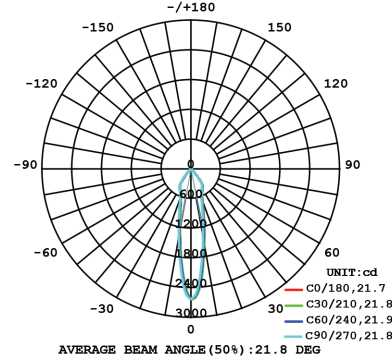

10W 1-LIGHT GIMBAL NARROW CLEAR

15W 1-LIGHT GIMBAL NARROW CLEAR

10W 1-LIGHT GIMBAL MEDIUM CLEAR

15W 1-LIGHT GIMBAL MEDIUM CLEAR

10W 1-LIGHT GIMBAL WIDE CLEAR

15W 1-LIGHT GIMBAL WIDE CLEAR