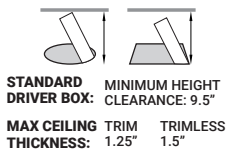

SPECIFICATIONS

FIXTURE BODY	18 gauge powder coated steel body. Aluminum powder coated trim or trimless mesh plate
INSTALLATION TYPE	Remodel/existing ceiling N/C plate on page 2
CUT HOLE	Trim & Trimless: $\varnothing 3 \frac{1}{4}$ "
COLOR FINISH	Black/White/Custom
LIGHT MODULE	High output, high efficiency LED COB. Lumen Maintenance: 70%@50,000 hrs
INPUT VOLTAGE	120V - 277V
WATTAGE	10W IC Rated, 15W Non-IC Rated
POWER SUPPLY	ERP 10W or 15W, Constant Current 250mA or 350mA power supply Minimum operating temperature: -30° Enclosed in a Junction box with 12" flexible cable to mate to module connector
ADJUSTABILITY	20°
CRI	90+
DIMMING	TRIAC/ELV/0-10V
LUMENS	10W, 840 Lumens & 15W, 1180 Lumens, Dim to Warm: 15W, 785 Lumens
CCT OPTIONS	2700K/3000K/3500K/4000K, DIM (Dim to warm)
REFLECTORS	(N) Narrow 15°/(M) Medium 24°/(W) Wide 38°
DIFFUSERS	(CL) Clear/(LN) Linear Spread/(FR) Frosted (SP) Solite/(RE) Red Dichroic/(GR) Green Dichroic (BL) Blue Dichroic/(OR) Orange Dichroic
APPROVAL	Damp
ELECTRICAL APPROVAL	Compliant
WARRANTY	