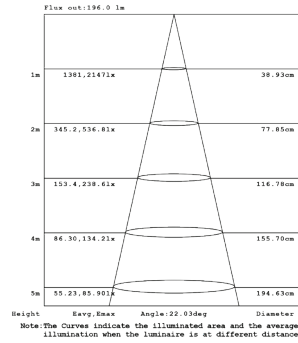

NEW CONSTRUCTION PLATE TRIM & TRIMLESS
30534-018
CUT HOLE:
Trim & Trimless:
ø3 1/4"

AIRTIGHT IC BOX
30530-026
IC BOX
30530-010
CUT HOLE:
Trim & Trimless:
ø3 1/4"

DRIVERS

- Compatible with TRIAC (forward-phase or leading-edge) ELV (reverse-phase or trailing edge) and 0-10V dimmers.
- ESSxxxW models: TRIAC and ELV dimming only at 120 Vac
- ESSxxxW models: ELV dimming only at 230 Vac
- 90° C maximum case hot spot temperature
- Class 2 power supply
- Lifetime: 50,000 hours at 70° case hot spot temperature (some models have a higher lifetime)
- IP64-rated (IP66 for ESST) case with silicone-based potting
- Protections: Output open load, over-current and short-circuit (hiccup), and over-temperature with auto recovery.
- Conducted and radiated EMI: Compliant with FCC CFR Title 47 Part 15 Class B (120 Vac) and Class A (277 Vac), and EN55015 (CISPR 15) at 220, 230, and 240 Vac.
- Complies with ENERGY STAR®, DLC (DesignLight Consortium®) and CA Title 24 technical requirements
- Worldwide safety approvals

10W 1-LIGHT GIMBAL NARROW CLEAR

15W 1-LIGHT GIMBAL NARROW CLEAR

10W 1-LIGHT GIMBAL MEDIUM CLEAR

15W 1-LIGHT GIMBAL MEDIUM CLEAR

10W 1-LIGHT GIMBAL WIDE CLEAR

15W 1-LIGHT GIMBAL WIDE CLEAR