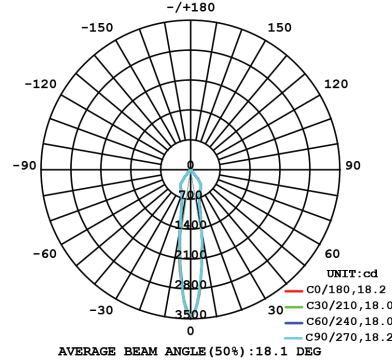

NEW CONSTRUCTION PLATE TRIM & TRIMLESS
30534-018
CUT HOLE:
Trim & Trimless:
ø3 1/4"

AIRTIGHT IC BOX
30530-026
IC BOX
30530-010
CUT HOLE:
Trim & Trimless:
ø3 1/4"

DRIVERS

- Compatible with TRIAC (forward-phase or leading-edge) ELV (reverse-phase or trailing edge) and 0-10V dimmers.
- ESSxxxW models: TRIAC and ELV dimming only at 120 Vac
- ESSxxxW models: ELV dimming only at 230 Vac
- 90° C maximum case hot spot temperature
- Class 2 power supply
- Lifetime: 50,000 hours at 70° case hot spot temperature (some models have a higher lifetime)
- IP64-rated (IP66 for ESST) case with silicone-based potting
- Protections: Output open load, over-current and short-circuit (hiccup), and over-temperature with auto recovery.
- Conducted and radiated EMI: Compliant with FCC CFR Title 47 Part 15 Class B (120 Vac) and Class A (277 Vac), and EN55015 (CISPR 15) at 220, 230, and 240 Vac.
- Complies with ENERGY STAR®, DLC (DesignLight Consortium®) and CA Title 24 technical requirements
- Worldwide safety approvals

10W 1-LIGHT GIMBAL NARROW CLEAR

15W 1-LIGHT GIMBAL NARROW CLEAR

10W 1-LIGHT GIMBAL MEDIUM CLEAR

15W 1-LIGHT GIMBAL MEDIUM CLEAR

10W 1-LIGHT GIMBAL WIDE CLEAR

15W 1-LIGHT GIMBAL WIDE CLEAR