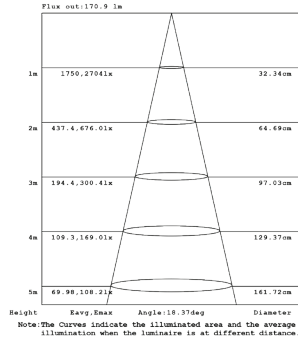

NEW CONSTRUCTION PLATE TRIM & TRIMLESS
30534-018
CUT HOLE:
Trim & Trimless:
ø3 1/4"

AIRTIGHT IC BOX
30530-026
IC BOX
30530-010
CUT HOLE:
Trim & Trimless:
ø3 1/4"

DRIVERS

- Compatible with TRIAC (forward-phase or leading-edge) ELV (reverse-phase or trailing edge) and 0-10V dimmers.
- ESSxxxW models: TRIAC and ELV dimming only at 120 Vac
- ESSxxxW models: ELV dimming only at 230 Vac
- 90° C maximum case hot spot temperature
- Class 2 power supply
- Lifetime: 50,000 hours at 70° case hot spot temperature (some models have a higher lifetime)
- IP64-rated (IP66 for ESST) case with silicone-based potting
- Protections: Output open load, over-current and short-circuit (hiccup), and over-temperature with auto recovery.
- Conducted and radiated EMI: Compliant with FCC CFR Title 47 Part 15 Class B (120 Vac) and Class A (277 Vac), and EN55015 (CISPR 15) at 220, 230, and 240 Vac.
- Complies with ENERGY STAR®, DLC (DesignLight Consortium®) and CA Title 24 technical requirements
- Worldwide safety approvals

10W 1-LIGHT GIMBAL NARROW CLEAR

15W 1-LIGHT GIMBAL NARROW CLEAR

10W 1-LIGHT GIMBAL MEDIUM CLEAR

15W 1-LIGHT GIMBAL MEDIUM CLEAR

10W 1-LIGHT GIMBAL WIDE CLEAR

15W 1-LIGHT GIMBAL WIDE CLEAR