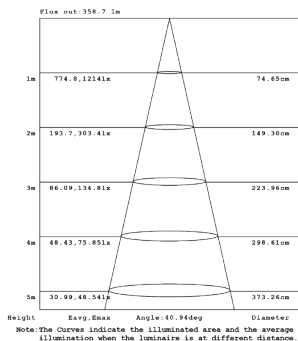

10W 1-LIGHT GIMBAL NARROW CLEAR

15W 1-LIGHT GIMBAL NARROW CLEAR

10W 1-LIGHT GIMBAL MEDIUM CLEAR

15W 1-LIGHT GIMBAL MEDIUM CLEAR

10W 1-LIGHT GIMBAL WIDE CLEAR

15W 1-LIGHT GIMBAL WIDE CLEAR