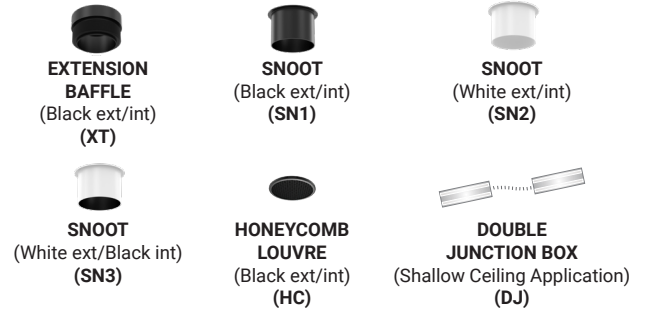

SPECIFICATIONS

FIXTURE BODY	18 gauge powder coated steel body. Aluminum powder coated trim or trimless mesh plate
INSTALLATION TYPE	Remodel/existing ceiling N/C plate on page 2
CUT HOLE	Trim & Trimless: $\varnothing 3 \frac{1}{4}$ "
COLOR FINISH	Black/White/Custom
LIGHT MODULE	High output, high efficiency LED COB. Lumen Maintenance: 70%@50,000 hrs
INPUT VOLTAGE	120V - 277V
WATTAGE	10W IC Rated, 15W Non-IC Rated
POWER SUPPLY	ERP 10W or 15W, Constant Current 250mA or 350mA power supply Minimum operating temperature: -30° Enclosed in a Junction box with 12" flexible cable to mate to module connector
ADJUSTABILITY	20°
CRI	90+
DIMMING	TRIAC/ELV/0-10V
LUMENS	10W, 840 Lumens & 15W, 1180 Lumens, Dim to Warm: 15W, 785 Lumens
CCT OPTIONS	2700K/3000K/3500K/4000K, DIM (Dim to warm)
REFLECTORS	(N) Narrow 15°/(M) Medium 24°/(W) Wide 38°
DIFFUSERS	(CL) Clear/(LN) Linear Spread/(FR) Frosted (SP) Solite/(RE) Red Dichroic/(GR) Green Dichroic (BL) Blue Dichroic/(OR) Orange Dichroic
APPROVAL	Damp
ELECTRICAL APPROVAL	Compliant
WARRANTY	

SPECIFICATION GUIDE

TANGO	1-LIGHT ROUND	TRIM/ TRIMLESS		FINISH		LIGHT MODULE x 1		WATTAGE		CCT	BEAM ANGLE		DIFFUSER		ADD-ONS**		
TGO	1R	T	TRIM	01	BLACK	RG	RECESSED GIMBAL	10	10W	27	N	15°	CL	CLEAR	XT	EXTENSION BAFFLE	
		TL	TRIMLESS	02	WHITE			15	15W	30	M	24°	LN	LINEAR SPREAD	SN1	SNOOT (BK/BK)	
										35	W	38°	FR	FROSTED	SN2	SNOOT (WH/WH)	
										40			SP	SOLITE	SN3	SNOOT (WH/BK)	
										DTW Dim To Warm			RE	RED DICHROIC	HC	HONEYCOMB LOUVRE	
														GR	GREEN DICHROIC	DJ	DOUBLE JUNCTION BOX
														BL	BLUE DICHROIC		
														OR	ORANGE DICHROIC		

ORDERING GUIDE EXAMPLE:
Tango / 1-Light Round / Trimless / White / Recessed Gimbal / 15W / 3000K / 38° / Clear Diffuser
CODE: **TGO-1R-TL-02-RG-15-30-W-CL**

REFLECTOR OPTIONS

ADD-ONS

DIFFUSER OPTIONS

NEW CONSTRUCTION PLATES + IC BOXES