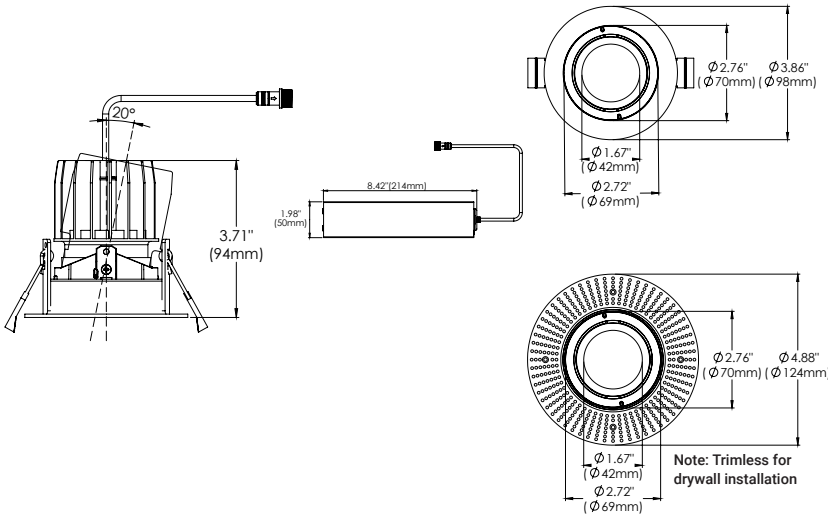

SPECIFICATIONS

FIXTURE BODY	18 gauge powder coated steel body. Aluminum powder coated trim or trimless mesh plate
INSTALLATION TYPE	Remodel/existing ceiling N/C plate on page 2
CUT HOLE	Trim & Trimless: $\varnothing 3 \frac{1}{4}$ "
COLOR FINISH	Black/White/Custom
LIGHT MODULE	High output, high efficiency LED COB. Lumen Maintenance: 70%@50,000 hrs
INPUT VOLTAGE	120V - 277V
WATTAGE	10W IC Rated, 15W Non-IC Rated
POWER SUPPLY	ERP 10W or 15W, Constant Current 250mA or 350mA power supply Minimum operating temperature: -30° Enclosed in a Junction box with 12" flexible cable to mate to module connector
ADJUSTABILITY	20°
CRI	90+
DIMMING	TRIAC/ELV/0-10V
LUMENS	10W, 840 Lumens & 15W, 1180 Lumens, Dim to Warm: 15W, 785 Lumens
CCT OPTIONS	2700K/3000K/3500K/4000K, DIM (Dim to warm)
REFLECTORS	(N) Narrow 15°/(M) Medium 24°/(W) Wide 38°
DIFFUSERS	(CL) Clear/(LN) Linear Spread/(FR) Frosted (SP) Solite/(RE) Red Dichroic/(GR) Green Dichroic (BL) Blue Dichroic/(OR) Orange Dichroic
APPROVAL	Damp
ELECTRICAL APPROVAL	Compliant
WARRANTY	