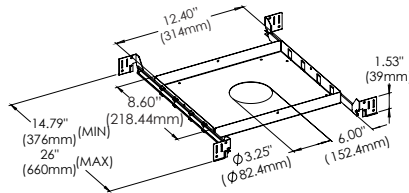

ORDERING GUIDE EXAMPLE:
Tango / 1-Light Round / Trimless / White / Recessed Gimbal / 15W / 3000K / 38° / Clear Diffuser
CODE: **TGO-1R-TL-02-RG-15-30-W-CL**

REFLECTOR OPTIONS

ADD-ONS

DIFFUSER OPTIONS

NEW CONSTRUCTION PLATES + IC BOXES

NEW CONSTRUCTION PLATE TRIM & TRIMLESS
30534-018
CUT HOLE:
Trim & Trimless:
ø3 1/4"

AIRTIGHT IC BOX
30530-026
IC BOX
30530-010
CUT HOLE:
Trim & Trimless:
ø3 1/4"

DRIVERS

- Compatible with TRIAC (forward-phase or leading-edge) ELV (reverse-phase or trailing edge) and 0-10V dimmers.
- ESSxxxW models: TRIAC and ELV dimming only at 120 Vac
- ESSxxxW models: ELV dimming only at 230 Vac
- 90° C maximum case hot spot temperature
- Class 2 power supply
- Lifetime: 50,000 hours at 70° case hot spot temperature (some models have a higher lifetime)
- IP64-rated (IP66 for ESST) case with silicone-based potting
- Protections: Output open load, over-current and short-circuit (hiccup), and over-temperature with auto recovery.
- Conducted and radiated EMI: Compliant with FCC CFR Title 47 Part 15 Class B (120 Vac) and Class A (277 Vac), and EN55015 (CISPR 15) at 220, 230, and 240 Vac.
- Complies with ENERGY STAR®, DLC (DesignLight Consortium®) and CA Title 24 technical requirements
- Worldwide safety approvals