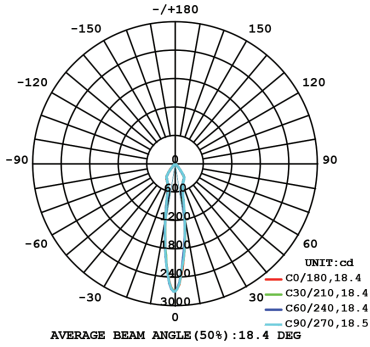

NEW CONSTRUCTION PLATE TRIM & TRIMLESS
30534-018
CUT HOLE:
Trim & Trimless:
ø3 1/4"

AIRTIGHT IC BOX
30530-026
IC BOX
30530-010
CUT HOLE:
Trim & Trimless:
ø3 1/4"

DRIVERS

- Compatible with TRIAC (forward-phase or leading-edge) ELV (reverse-phase or trailing edge) and 0-10V dimmers.
- ESSxxxW models: TRIAC and ELV dimming only at 120 Vac
- ESSxxxW models: ELV dimming only at 230 Vac
- 90° C maximum case hot spot temperature
- Class 2 power supply
- Lifetime: 50,000 hours at 70° case hot spot temperature (some models have a higher lifetime)
- IP64-rated (IP66 for ESST) case with silicone-based potting
- Protections: Output open load, over-current and short-circuit (hiccup), and over-temperature with auto recovery.
- Conducted and radiated EMI: Compliant with FCC CFR Title 47 Part 15 Class B (120 Vac) and Class A (277 Vac), and EN55015 (CISPR 15) at 220, 230, and 240 Vac.
- Complies with ENERGY STAR®, DLC (DesignLight Consortium®) and CA Title 24 technical requirements
- Worldwide safety approvals

10W 1-LIGHT GIMBAL NARROW CLEAR

15W 1-LIGHT GIMBAL NARROW CLEAR

10W 1-LIGHT GIMBAL MEDIUM CLEAR

15W 1-LIGHT GIMBAL MEDIUM CLEAR

10W 1-LIGHT GIMBAL WIDE CLEAR

15W 1-LIGHT GIMBAL WIDE CLEAR