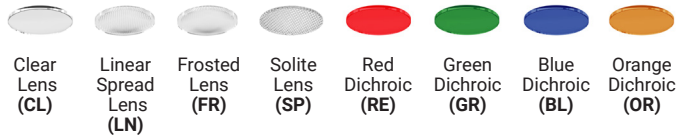

SPECIFICATION GUIDE

TANGO	1-LIGHT ROUND	TRIM/ TRIMLESS		FINISH		LIGHT MODULE x 1		WATTAGE		CCT	BEAM ANGLE		DIFFUSER		ADD-ONS**		
TGO	1R	T	TRIM	01	BLACK	RG	RECESSED GIMBAL	10	10W	27	N	15°	CL	CLEAR	XT	EXTENSION BAFFLE	
		TL	TRIMLESS	02	WHITE			15	15W	30	M	24°	LN	LINEAR SPREAD	SN1	SNOOT (BK/BK)	
										35	W	38°	FR	FROSTED	SN2	SNOOT (WH/WH)	
										40			SP	SOLITE	SN3	SNOOT (WH/BK)	
										DTW Dim To Warm			RE	RED DICHROIC	HC	HONEYCOMB LOUVRE	
														GR	GREEN DICHROIC	DJ	DOUBLE JUNCTION BOX
														BL	BLUE DICHROIC		
														OR	ORANGE DICHROIC		

ORDERING GUIDE EXAMPLE:
Tango / 1-Light Round / Trimless / White / Recessed Gimbal / 15W / 3000K / 38° / Clear Diffuser
CODE: **TGO-1R-TL-02-RG-15-30-W-CL**

REFLECTOR OPTIONS

ADD-ONS

DIFFUSER OPTIONS

NEW CONSTRUCTION PLATES + IC BOXES

NEW CONSTRUCTION PLATE TRIM & TRIMLESS
30534-018
CUT HOLE:
Trim & Trimless:
ø3 1/4"

AIRTIGHT IC BOX
30530-026
IC BOX
30530-010
CUT HOLE:
Trim & Trimless:
ø3 1/4"

DRIVERS

- Compatible with TRIAC (forward-phase or leading-edge) ELV (reverse-phase or trailing edge) and 0-10V dimmers.
- ESSxxxW models: TRIAC and ELV dimming only at 120 Vac
- ESSxxxW models: ELV dimming only at 230 Vac
- 90° C maximum case hot spot temperature
- Class 2 power supply
- Lifetime: 50,000 hours at 70° case hot spot temperature (some models have a higher lifetime)
- IP64-rated (IP66 for ESST) case with silicone-based potting
- Protections: Output open load, over-current and short-circuit (hiccup), and over-temperature with auto recovery.
- Conducted and radiated EMI: Compliant with FCC CFR Title 47 Part 15 Class B (120 Vac) and Class A (277 Vac), and EN55015 (CISPR 15) at 220, 230, and 240 Vac.
- Complies with ENERGY STAR®, DLC (DesignLight Consortium®) and CA Title 24 technical requirements
- Worldwide safety approvals