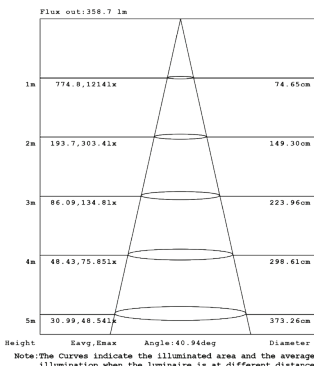

10W 1-LIGHT FIXED NARROW CLEAR

15W 1-LIGHT FIXED NARROW CLEAR

10W 1-LIGHT FIXED MEDIUM CLEAR

15W 1-LIGHT FIXED MEDIUM CLEAR

10W 1-LIGHT FIXED WIDE CLEAR

15W 1-LIGHT FIXED WIDE CLEAR