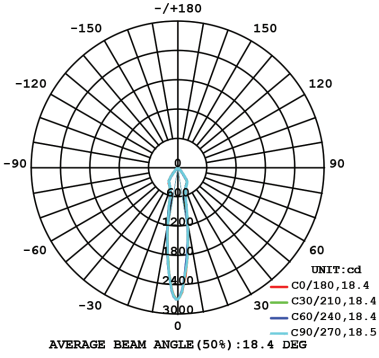

NEW CONSTRUCTION PLATE TRIM & TRIMLESS
30534-018
CUT HOLE:
Trim & Trimless:
ø3 1/4"

AIRTIGHT IC BOX
30530-026
IC BOX
30530-010
CUT HOLE:
Trim & Trimless:
ø3 1/4"

DRIVERS

- Compatible with TRIAC (forward-phase or leading-edge) ELV (reverse-phase or trailing edge) and 0-10V dimmers.
- ESSxxxW models: TRIAC and ELV dimming only at 120 Vac
- ESSxxxW models: ELV dimming only at 230 Vac
- 90° C maximum case hot spot temperature
- Class 2 power supply
- Lifetime: 50,000 hours at 70° case hot spot temperature (some models have a higher lifetime)
- IP64-rated (IP66 for ESST) case with silicone-based potting
- Protections: Output open load, over-current and short-circuit (hiccup), and over-temperature with auto recovery.
- Conducted and radiated EMI: Compliant with FCC CFR Title 47 Part 15 Class B (120 Vac) and Class A (277 Vac), and EN55015 (CISPR 15) at 220, 230, and 240 Vac.
- Complies with ENERGY STAR®, DLC (DesignLight Consortium®) and CA Title 24 technical requirements
- Worldwide safety approvals