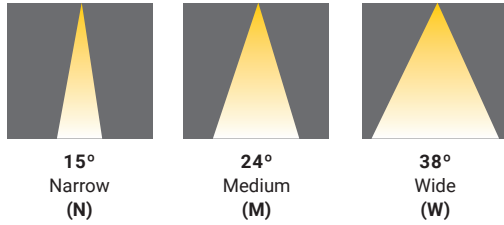

REFLECTOR OPTIONS