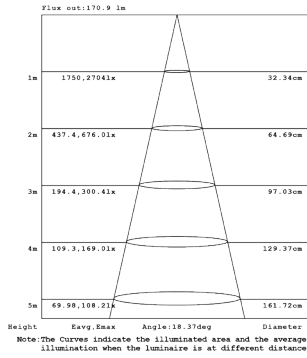

NEW CONSTRUCTION PLATE TRIM & TRIMLESS
30534-018
CUT HOLE:
Trim & Trimless:
ø3 1/4"

AIRTIGHT IC BOX
30530-026
IC BOX
30530-010
CUT HOLE:
Trim & Trimless:
ø3 1/4"

DRIVERS

- Compatible with TRIAC (forward-phase or leading-edge) ELV (reverse-phase or trailing edge) and 0-10V dimmers.
- ESSxxxW models: TRIAC and ELV dimming only at 120 Vac
- ESSxxxW models: ELV dimming only at 230 Vac
- 90° C maximum case hot spot temperature
- Class 2 power supply
- Lifetime: 50,000 hours at 70° case hot spot temperature (some models have a higher lifetime)
- IP64-rated (IP66 for ESST) case with silicone-based potting
- Protections: Output open load, over-current and short-circuit (hiccup), and over-temperature with auto recovery.
- Conducted and radiated EMI: Compliant with FCC CFR Title 47 Part 15 Class B (120 Vac) and Class A (277 Vac), and EN55015 (CISPR 15) at 220, 230, and 240 Vac.
- Complies with ENERGY STAR®, DLC (DesignLight Consortium®) and CA Title 24 technical requirements
- Worldwide safety approvals

10W 1-LIGHT FIXED NARROW CLEAR

15W 1-LIGHT FIXED NARROW CLEAR

10W 1-LIGHT FIXED MEDIUM CLEAR

15W 1-LIGHT FIXED MEDIUM CLEAR

10W 1-LIGHT FIXED WIDE CLEAR

15W 1-LIGHT FIXED WIDE CLEAR