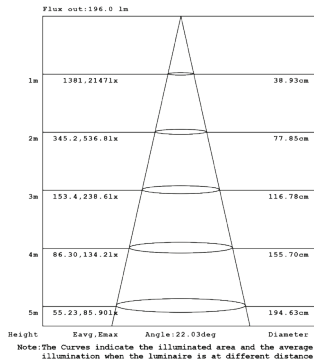

NEW CONSTRUCTION PLATE TRIM & TRIMLESS
30534-018
CUT HOLE:
Trim & Trimless:
ø3 1/4"

AIRTIGHT IC BOX
30530-026
IC BOX
30530-010
CUT HOLE:
Trim & Trimless:
ø3 1/4"

DRIVERS

- Compatible with TRIAC (forward-phase or leading-edge) ELV (reverse-phase or trailing edge) and 0-10V dimmers.
- ESSxxxW models: TRIAC and ELV dimming only at 120 Vac
- ESSxxxW models: ELV dimming only at 230 Vac
- 90° C maximum case hot spot temperature
- Class 2 power supply
- Lifetime: 50,000 hours at 70° case hot spot temperature (some models have a higher lifetime)
- IP64-rated (IP66 for ESST) case with silicone-based potting
- Protections: Output open load, over-current and short-circuit (hiccup), and over-temperature with auto recovery.
- Conducted and radiated EMI: Compliant with FCC CFR Title 47 Part 15 Class B (120 Vac) and Class A (277 Vac), and EN55015 (CISPR 15) at 220, 230, and 240 Vac.
- Complies with ENERGY STAR®, DLC (DesignLight Consortium®) and CA Title 24 technical requirements
- Worldwide safety approvals

10W 1-LIGHT FIXED NARROW CLEAR

15W 1-LIGHT FIXED NARROW CLEAR

10W 1-LIGHT FIXED MEDIUM CLEAR

15W 1-LIGHT FIXED MEDIUM CLEAR

10W 1-LIGHT FIXED WIDE CLEAR

15W 1-LIGHT FIXED WIDE CLEAR