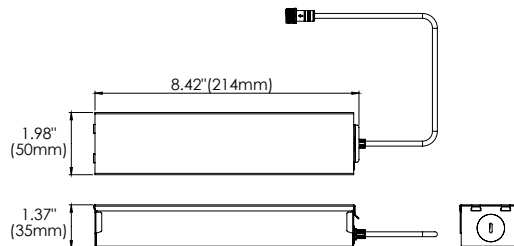

NEW CONSTRUCTION PLATE TRIM & TRIMLESS
30534-018
CUT HOLE:
Trim & Trimless:
ø3 1/4"

AIRTIGHT IC BOX
30530-026
IC BOX
30530-010
CUT HOLE:
Trim & Trimless:
ø3 1/4"

DRIVERS

- Compatible with TRIAC (forward-phase or leading-edge) ELV (reverse-phase or trailing edge) and 0-10V dimmers.
- ESSxxxW models: TRIAC and ELV dimming only at 120 Vac
- ESSxxxW models: ELV dimming only at 230 Vac
- 90° C maximum case hot spot temperature
- Class 2 power supply
- Lifetime: 50,000 hours at 70° case hot spot temperature (some models have a higher lifetime)
- IP64-rated (IP66 for ESST) case with silicone-based potting
- Protections: Output open load, over-current and short-circuit (hiccup), and over-temperature with auto recovery.
- Conducted and radiated EMI: Compliant with FCC CFR Title 47 Part 15 Class B (120 Vac) and Class A (277 Vac), and EN55015 (CISPR 15) at 220, 230, and 240 Vac.
- Complies with ENERGY STAR®, DLC (DesignLight Consortium®) and CA Title 24 technical requirements
- Worldwide safety approvals