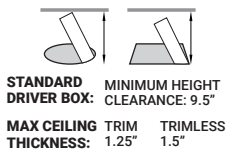

SPECIFICATIONS

FIXTURE BODY	18 gauge powder coated steel body. Aluminum powder coated trim or trimless mesh plate
INSTALLATION TYPE	Remodel/existing ceiling N/C plate on page 2
CUT HOLE	Trim & Trimless: \varnothing 3 1/4"
COLOR FINISH	Black/White/Custom
LIGHT MODULE	High output, high efficiency LED COB. Lumen Maintenance: 70%@50,000 hrs
INPUT VOLTAGE	120V - 277V
WATTAGE	10W IC Rated, 15W Non-IC Rated
POWER SUPPLY	ERP 10W or 15W, Constant Current 250mA or 350mA power supply Minimum operating temperature: -30° Enclosed in a Junction box with 12" flexible cable to mate to module connector
CRI	90+
DIMMING	TRIAC/ELV/0-10V
LUMENS	10W, 840 Lumens & 15W, 1180 Lumens, Dim to Warm: 15W, 785 Lumens
CCT OPTIONS	2700K/3000K/3500K/4000K, DIM (Dim to warm)
REFLECTORS	(N) Narrow 15°/(M) Medium 24°/(W) Wide 38°
DIFFUSERS	(CL) Clear/(LN) Linear Spread/(FR) Frosted (SP) Solite/(RE) Red Dichroic/(GR) Green Dichroic (BL) Blue Dichroic/(OR) Orange Dichroic
APPROVAL	Wet
ELECTRICAL APPROVAL	Compliant
WARRANTY	