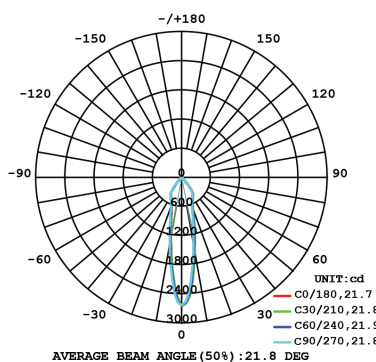

10W 1-LIGHT FIXED NARROW CLEAR

15W 1-LIGHT FIXED NARROW CLEAR

10W 1-LIGHT FIXED MEDIUM CLEAR

15W 1-LIGHT FIXED MEDIUM CLEAR

10W 1-LIGHT FIXED WIDE CLEAR

15W 1-LIGHT FIXED WIDE CLEAR