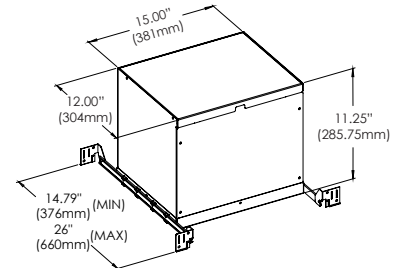

NEW CONSTRUCTION PLATE TRIM & TRIMLESS
30534-018
CUT HOLE:
Trim & Trimless:
ø3 1/4"

AIRTIGHT IC BOX
30530-026
IC BOX
30530-010
CUT HOLE:
Trim & Trimless:
ø3 1/4"

DRIVERS

- Compatible with TRIAC (forward-phase or leading-edge) ELV (reverse-phase or trailing edge) and 0-10V dimmers.
- ESSxxxW models: TRIAC and ELV dimming only at 120 Vac
- ESSxxxW models: ELV dimming only at 230 Vac
- 90° C maximum case hot spot temperature
- Class 2 power supply
- Lifetime: 50,000 hours at 70° case hot spot temperature (some models have a higher lifetime)
- IP64-rated (IP66 for ESST) case with silicone-based potting
- Protections: Output open load, over-current and short-circuit (hiccup), and over-temperature with auto recovery.
- Conducted and radiated EMI: Compliant with FCC CFR Title 47 Part 15 Class B (120 Vac) and Class A (277 Vac), and EN55015 (CISPR 15) at 220, 230, and 240 Vac.
- Complies with ENERGY STAR®, DLC (DesignLight Consortium®) and CA Title 24 technical requirements
- Worldwide safety approvals