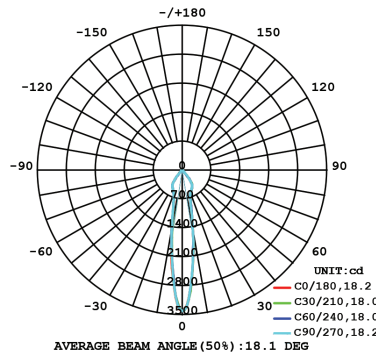

15W 1-LIGHT FIXED NARROW CLEAR