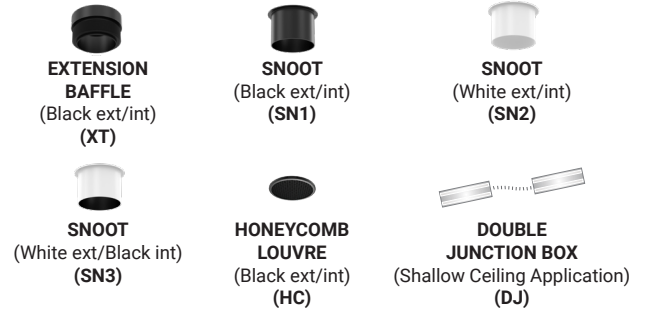

REFLECTOR OPTIONS

ADD-ONS

DIFFUSER OPTIONS

NEW CONSTRUCTION PLATES + IC BOXES

NEW CONSTRUCTION PLATE TRIM & TRIMLESS
30534-018
CUT HOLE:
Trim & Trimless:
ø3 1/4"

AIRTIGHT IC BOX
30530-026
IC BOX
30530-010
CUT HOLE:
Trim & Trimless:
ø3 1/4"

DRIVERS

- Compatible with TRIAC (forward-phase or leading-edge) ELV (reverse-phase or trailing edge) and 0-10V dimmers.
- ESSxxxW models: TRIAC and ELV dimming only at 120 Vac
- ESSxxxW models: ELV dimming only at 230 Vac
- 90° C maximum case hot spot temperature
- Class 2 power supply
- Lifetime: 50,000 hours at 70° case hot spot temperature (some models have a higher lifetime)
- IP64-rated (IP66 for ESST) case with silicone-based potting
- Protections: Output open load, over-current and short-circuit (hiccup), and over-temperature with auto recovery.
- Conducted and radiated EMI: Compliant with FCC CFR Title 47 Part 15 Class B (120 Vac) and Class A (277 Vac), and EN55015 (CISPR 15) at 220, 230, and 240 Vac.
- Complies with ENERGY STAR®, DLC (DesignLight Consortium®) and CA Title 24 technical requirements
- Worldwide safety approvals