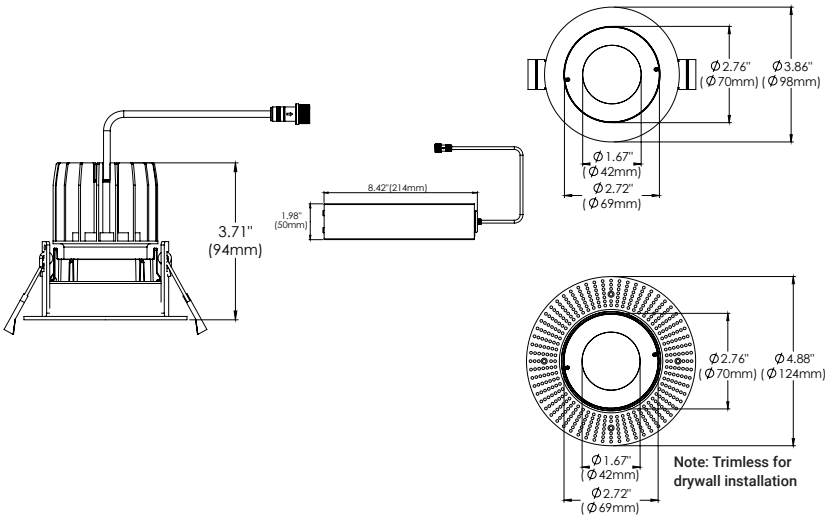

SPECIFICATIONS

FIXTURE BODY	18 gauge powder coated steel body. Aluminum powder coated trim or trimless mesh plate
INSTALLATION TYPE	Remodel/existing ceiling N/C plate on page 2
CUT HOLE	Trim & Trimless: \varnothing 3 1/4"
COLOR FINISH	Black/White/Custom
LIGHT MODULE	High output, high efficiency LED COB. Lumen Maintenance: 70%@50,000 hrs
INPUT VOLTAGE	120V - 277V
WATTAGE	10W IC Rated, 15W Non-IC Rated
POWER SUPPLY	ERP 10W or 15W, Constant Current 250mA or 350mA power supply Minimum operating temperature: -30° Enclosed in a Junction box with 12" flexible cable to mate to module connector
CRI	90+
DIMMING	TRIAC/ELV/0-10V
LUMENS	10W, 840 Lumens & 15W, 1180 Lumens, Dim to Warm: 15W, 785 Lumens
CCT OPTIONS	2700K/3000K/3500K/4000K, DIM (Dim to warm)
REFLECTORS	(N) Narrow 15°/(M) Medium 24°/(W) Wide 38°
DIFFUSERS	(CL) Clear/(LN) Linear Spread/(FR) Frosted (SP) Solite/(RE) Red Dichroic/(GR) Green Dichroic (BL) Blue Dichroic/(OR) Orange Dichroic
APPROVAL	Wet
ELECTRICAL APPROVAL	Compliant
WARRANTY	