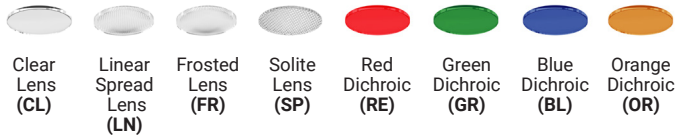

SPECIFICATION GUIDE

TANGO	1-LIGHT ROUND	TRIM/ TRIMLESS		FINISH		LIGHT MODULE x 1		WATTAGE		CCT	BEAM ANGLE		DIFFUSER		ADD-ONS**		
TGO	1R	T	TRIM	01	BLACK	RF	RECESSED FIXED	10	10W	27	N	15°	CL	CLEAR	XT	EXTENSION BAFFLE	
		TL	TRIMLESS	02	WHITE			15	15W	30	M	24°	LN	LINEAR SPREAD	SN1	SNOOT (BK/BK)	
										35	W	38°	FR	FROSTED	SN2	SNOOT (WH/WH)	
										40			SP	SOLITE	SN3	SNOOT (WH/BK)	
										DTW Dim To Warm			RE	RED DICHROIC	HC	HONEYCOMB LOUVRE	
														GR	GREEN DICHROIC	DJ	DOUBLE JUNCTION BOX
														BL	BLUE DICHROIC		
														OR	ORANGE DICHROIC		

ORDERING GUIDE EXAMPLE:
Tango / 1-Light Round / Trimless / White / Recessed Fixed / 15W / 3000K / 38° / Clear Diffuser
CODE: **TGO-1R-TL-02-RF-15-30-W-CL**

REFLECTOR OPTIONS

ADD-ONS

DIFFUSER OPTIONS

NEW CONSTRUCTION PLATES + IC BOXES

NEW CONSTRUCTION PLATE TRIM & TRIMLESS
30534-018
CUT HOLE:
Trim & Trimless:
ø3 1/4"

AIRTIGHT IC BOX
30530-026
IC BOX
30530-010
CUT HOLE:
Trim & Trimless:
ø3 1/4"

DRIVERS

- Compatible with TRIAC (forward-phase or leading-edge) ELV (reverse-phase or trailing edge) and 0-10V dimmers.
- ESSxxxW models: TRIAC and ELV dimming only at 120 Vac
- ESSxxxW models: ELV dimming only at 230 Vac
- 90° C maximum case hot spot temperature
- Class 2 power supply
- Lifetime: 50,000 hours at 70° case hot spot temperature (some models have a higher lifetime)
- IP64-rated (IP66 for ESST) case with silicone-based potting
- Protections: Output open load, over-current and short-circuit (hiccup), and over-temperature with auto recovery.
- Conducted and radiated EMI: Compliant with FCC CFR Title 47 Part 15 Class B (120 Vac) and Class A (277 Vac), and EN55015 (CISPR 15) at 220, 230, and 240 Vac.
- Complies with ENERGY STAR®, DLC (DesignLight Consortium®) and CA Title 24 technical requirements
- Worldwide safety approvals