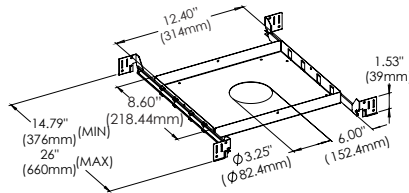

NEW CONSTRUCTION PLATE TRIM & TRIMLESS
30534-018
CUT HOLE:
Trim & Trimless:
ø3 1/4"

AIRTIGHT IC BOX
30530-026
IC BOX
30530-010
CUT HOLE:
Trim & Trimless:
ø3 1/4"

DRIVERS

- Compatible with TRIAC (forward-phase or leading-edge) ELV (reverse-phase or trailing edge) and 0-10V dimmers.
- ESSxxxW models: TRIAC and ELV dimming only at 120 Vac
- ESSxxxW models: ELV dimming only at 230 Vac
- 90° C maximum case hot spot temperature
- Class 2 power supply
- Lifetime: 50,000 hours at 70° case hot spot temperature (some models have a higher lifetime)
- IP64-rated (IP66 for ESST) case with silicone-based potting
- Protections: Output open load, over-current and short-circuit (hiccup), and over-temperature with auto recovery.
- Conducted and radiated EMI: Compliant with FCC CFR Title 47 Part 15 Class B (120 Vac) and Class A (277 Vac), and EN55015 (CISPR 15) at 220, 230, and 240 Vac.
- Complies with ENERGY STAR®, DLC (DesignLight Consortium®) and CA Title 24 technical requirements
- Worldwide safety approvals