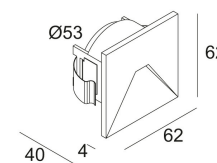

\_\_\_\_\_

\_\_\_\_\_

\_\_\_\_\_

\_\_\_\_\_

25/03/2021 02:58:10

**LOGIC MINI WS**  
**304 31 12**

[Weblink](#)

Cutout shape/size: 55 mm

Recessed depth: 50 mm

Thickness of mounting surface: min.12

Available colors: ALU GREY (304 31 12 A)  
WHITE (304 31 12 W)

1 x LED 0,6W / 3000K / 40lm  
EXCL.LED POWER SUPPLY 24V-DC  
Not Dimmable

LED Technics: Light source: 45 lm // 67 lm/W  
Luminaire: 4 lm // 1 W // 2 lm/W

24V-DC

Class: III

Weight: 0.2 KG

Protection level: IP54

Minimum distance: n.a.

Options: CONCRETE BOX 188

Requirements: LED POWER SUPPLY 24V-DC

For detailed installation instructions, please consult the manual. [304\\_30\\_12\\_HAND.pdf](#)