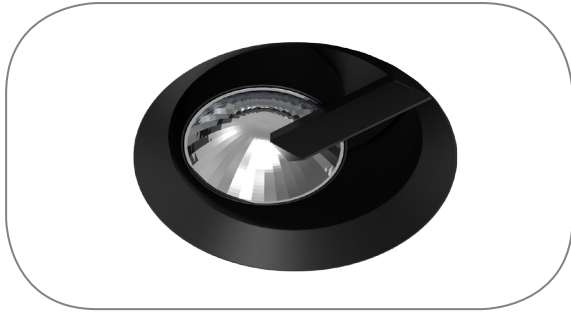

# ECLIPSE 1

Visibly Invisible

RECESSED

SURFACE MOUNTED

PENDANT

Eclipse is an adjustable, indirect illumination downlight; The hidden source is located in the static blade, shining up on the reflector, while the reflector travels in an orbital movement around the center of the fixture to allow a maximum vertical and horizontal beam tilt and adjustability. Its precise optics allow an outstanding beam control and a quiet transition between horizontal and vertical illumination. It is the ideal solution for applications requiring a hidden light source along with precise optics and extreme adjustability up to 45° in tilt and 360° of beam rotation.

- Up to 500lm delivered output
- Completely glare free 100% reflected light
- Available in recessed with trim & trimless, surface and pendant
- Adjustable beam tilt up to 45° in any direction (360°)
- Adjustable beam spread from 15° to 35° and 35° to 50°
- Available in 4 standard finishes: Black, white, silver and bronze

## Standard Finishes

Code example:  
E1-S-R0-927-N-BL

E1

GERMAN  
DESIGN  
AWARD  
WINNER  
2021

Output	Mounting	CRI	CCT.	Beam	Dimming	Finish
S 300lm (4W)	RT Recessed with Trim	8 +80	27 2700K	N 15° to 35°	ND Non-Dim	WH Flat White
H 500lm (6W)	RO Recessed Trimless	9 +90	30 3000K	F 35° to 50°	T0 0-10V to 5%	BL Flat Black
	SM Surface Mounted		35 3500K		O1 0-10V to 0.1%	SL Silver
	PD Pendant		40 4000K		E ELV Dimming	BZ Bronze

## SINGLE UNIT

Recessed with trim

Surface mounted

Recessed trimless

Pendant