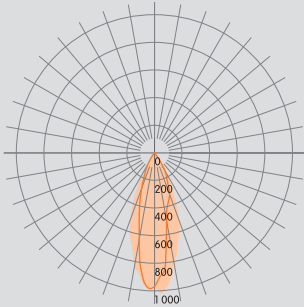

## Delivered Lumen Output

Output	Watts	CRI +80			CRI +90		
		2700K	3000K	4000K	2700K	3000K	4000K
S	4W	286lm	307lm	325lm	278lm	294lm	316lm
H	6W	565lm	579lm	592lm	492lm	508lm	527lm

# ECLIPSE 1

Visibly Invisible

**bold**  
lighting

Photometric data: Type C Polar Curves

Narrow Beam

45° Beam Angle Tilt

Wide Beam

45° Beam Angle Tilt