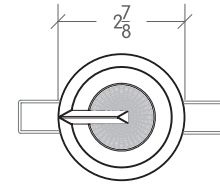

# ECLIPSE 1

Visibly Invisible

**bold**  
lighting

Photometric data: Type C Polar Curves

Narrow Beam

45° Beam Angle Tilt

Wide Beam

45° Beam Angle Tilt

## SINGLE UNIT

Recessed with trim

Surface mounted

Recessed trimless

Pendant