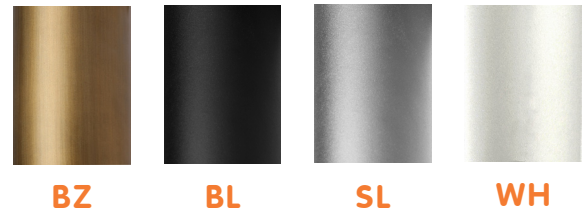

# ECLIPSE 1

Visibly Invisible

RECESSED

SURFACE MOUNTED

PENDANT

Eclipse is an adjustable, indirect illumination downlight; The hidden source is located in the static blade, shining up on the reflector, while the reflector travels in an orbital movement around the center of the fixture to allow a maximum vertical and horizontal beam tilt and adjustability. Its precise optics allow an outstanding beam control and a quiet transition between horizontal and vertical illumination. It is the ideal solution for applications requiring a hidden light source along with precise optics and extreme adjustability up to 45° in tilt and 360° of beam rotation.

- Up to 500lm delivered output
- Completely glare free 100% reflected light
- Available in recessed with trim & trimless, surface and pendant
- Adjustable beam tilt up to 45° in any direction (360°)
- Adjustable beam spread from 15° to 35° and 35° to 50°
- Available in 4 standard finishes: Black, white, silver and bronze

## Standard Finishes

Code example:  
E1-S-R0-927-N-BL

E1

GERMAN  
DESIGN  
AWARD  
WINNER  
2021

Output	Mounting	CRI	CCT.	Beam	Dimming	Finish
S 300lm (4W)	RT Recessed with Trim	8 +80	27 2700K	N 15° to 35°	ND Non-Dim	WH Flat White
H 500lm (6W)	RO Recessed Trimless	9 +90	30 3000K	F 35° to 50°	T0 0-10V to 5%	BL Flat Black
	SM Surface Mounted		35 3500K		O1 0-10V to 0.1%	SL Silver
	PD Pendant		40 4000K		E ELV Dimming	BZ Bronze