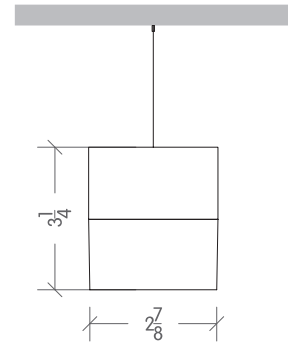

# ECLIPSE 1

Visibly Invisible

**bold**  
lighting

Photometric data: Type C Polar Curves

Narrow Beam

45° Beam Angle Tilt

Wide Beam

45° Beam Angle Tilt

## SINGLE UNIT

Recessed with trim

Surface mounted

Recessed trimless

Pendant