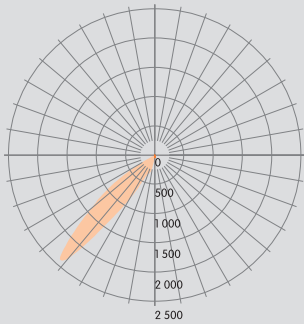

- Up to 500lm delivered output
- Completely glare free 100% reflected light
- Available in recessed with trim & trimless, surface and pendant
- Adjustable beam tilt up to 45° in any direction (360°)
- Adjustable beam spread from 15° to 35° and 35° to 50°
- Available in 4 standard finishes: Black, white, silver and bronze

## Delivered Lumen Output

Output	Watts	CRI +80			CRI +90		
		2700K	3000K	4000K	2700K	3000K	4000K
S	4W	286lm	307lm	325lm	278lm	294lm	316lm
H	6W	565lm	579lm	592lm	492lm	508lm	527lm

# ECLIPSE 1

Visibly Invisible

**bold**  
lighting

Photometric data: Type C Polar Curves

Narrow Beam

45° Beam Angle Tilt

Wide Beam

45° Beam Angle Tilt