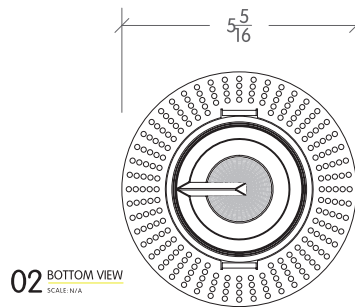

# ECLIPSE 1

Visibly Invisible

RECESSED

SURFACE MOUNTED

PENDANT

Eclipse is an adjustable, indirect illumination downlight; The hidden source is located in the static blade, shining up on the reflector, while the reflector travels in an orbital movement around the center of the fixture to allow a maximum vertical and horizontal beam tilt and adjustability. Its precise optics allow an outstanding beam control and a quiet transition between horizontal and vertical illumination. It is the ideal solution for applications requiring a hidden light source along with precise optics and extreme adjustability up to 45° in tilt and 360° of beam rotation.

- Up to 500lm delivered output
- Completely glare free 100% reflected light
- Available in recessed with trim & trimless, surface and pendant
- Adjustable beam tilt up to 45° in any direction (360°)
- Adjustable beam spread from 15° to 35° and 35° to 50°
- Available in 4 standard finishes: Black, white, silver and bronze

# ECLIPSE 1

Visibly Invisible

**bold**  
lighting

Photometric data: Type C Polar Curves

Narrow Beam

45° Beam Angle Tilt

Wide Beam

45° Beam Angle Tilt

## SINGLE UNIT

Recessed with trim

Surface mounted

Recessed trimless

Pendant