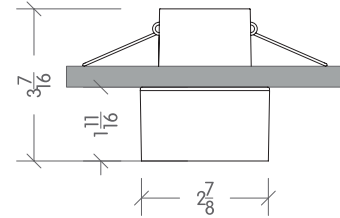

Surface mounted