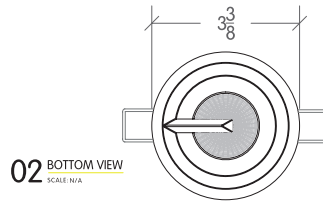

# ECLIPSE 1

Visibly Invisible

RECESSED

SURFACE MOUNTED

PENDANT

Eclipse is an adjustable, indirect illumination downlight; The hidden source is located in the static blade, shining up on the reflector, while the reflector travels in an orbital movement around the center of the fixture to allow a maximum vertical and horizontal beam tilt and adjustability. Its precise optics allow an outstanding beam control and a quiet transition between horizontal and vertical illumination. It is the ideal solution for applications requiring a hidden light source along with precise optics and extreme adjustability up to 45° in tilt and 360° of beam rotation.

- Up to 500lm delivered output
- Completely glare free 100% reflected light
- Available in recessed with trim & trimless, surface and pendant
- Adjustable beam tilt up to 45° in any direction (360°)
- Adjustable beam spread from 15° to 35° and 35° to 50°
- Available in 4 standard finishes: Black, white, silver and bronze

# ECLIPSE 1

Visibly Invisible

**bold**  
lighting

Photometric data: Type C Polar Curves

Narrow Beam

45° Beam Angle Tilt

Wide Beam

45° Beam Angle Tilt

## SINGLE UNIT

Recessed with trim

Surface mounted

Recessed trimless

Pendant