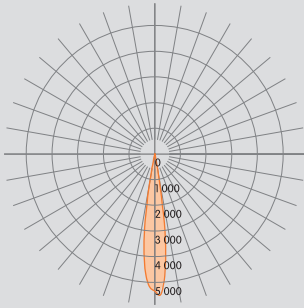

- Up to 500lm delivered output
- Completely glare free 100% reflected light
- Available in recessed with trim & trimless, surface and pendant
- Adjustable beam tilt up to 45° in any direction (360°)
- Adjustable beam spread from 15° to 35° and 35° to 50°
- Available in 4 standard finishes: Black, white, silver and bronze

## Delivered Lumen Output

Output	Watts	CRI +80			CRI +90		
		2700K	3000K	4000K	2700K	3000K	4000K
S	4W	286lm	307lm	325lm	278lm	294lm	316lm
H	6W	565lm	579lm	592lm	492lm	508lm	527lm

# ECLIPSE 1

Visibly Invisible

**bold**  
lighting

Photometric data: Type C Polar Curves

Narrow Beam

45° Beam Angle Tilt

Wide Beam

45° Beam Angle Tilt