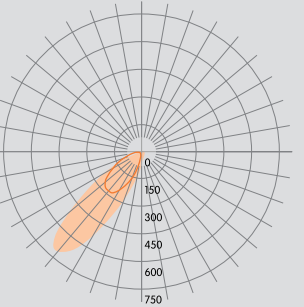

- Up to 500lm delivered output
- Completely glare free 100% reflected light
- Available in recessed with trim & trimless, surface and pendant
- Adjustable beam tilt up to 45° in any direction (360°)
- Adjustable beam spread from 15° to 35° and 35° to 50°
- Available in 4 standard finishes: Black, white, silver and bronze

## Delivered Lumen Output

Output	Watts	CRI +80			CRI +90		
		2700K	3000K	4000K	2700K	3000K	4000K
S	4W	286lm	307lm	325lm	278lm	294lm	316lm
H	6W	565lm	579lm	592lm	492lm	508lm	527lm

# ECLIPSE 1

Visibly Invisible

**bold**  
lighting

Photometric data: Type C Polar Curves

Narrow Beam

45° Beam Angle Tilt

Wide Beam

45° Beam Angle Tilt