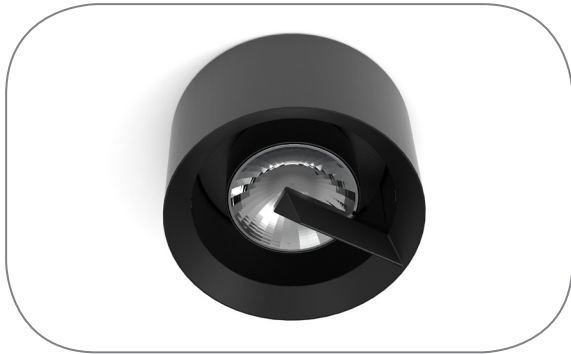

# ECLIPSE 1

Visibly Invisible

RECESSED

SURFACE MOUNTED

PENDANT

Eclipse is an adjustable, indirect illumination downlight; The hidden source is located in the static blade, shining up on the reflector, while the reflector travels in an orbital movement around the center of the fixture to allow a maximum vertical and horizontal beam tilt and adjustability. Its precise optics allow an outstanding beam control and a quiet transition between horizontal and vertical illumination. It is the ideal solution for applications requiring a hidden light source along with precise optics and extreme adjustability up to 45° in tilt and 360° of beam rotation.

- Up to 500lm delivered output
- Completely glare free 100% reflected light
- Available in recessed with trim & trimless, surface and pendant
- Adjustable beam tilt up to 45° in any direction (360°)
- Adjustable beam spread from 15° to 35° and 35° to 50°
- Available in 4 standard finishes: Black, white, silver and bronze

## Standard Finishes

Code example:  
E1-S-R0-927-N-BL

E1

GERMAN  
DESIGN  
AWARD  
WINNER  
2021

Output	Mounting	CRI	CCT.	Beam	Dimming	Finish
S 300lm (4W)	RT Recessed with Trim	8 +80	27 2700K	N 15° to 35°	ND Non-Dim	WH Flat White
H 500lm (6W)	RO Recessed Trimless	9 +90	30 3000K	F 35° to 50°	T0 0-10V to 5%	BL Flat Black
	SM Surface Mounted		35 3500K		O1 0-10V to 0.1%	SL Silver
	PD Pendant		40 4000K		E ELV Dimming	BZ Bronze

## SINGLE UNIT

Recessed with trim

Surface mounted

Recessed trimless

Pendant