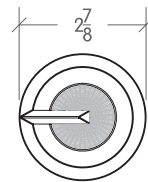

# ECLIPSE 1

Visibly Invisible

RECESSED

SURFACE MOUNTED

PENDANT

Eclipse is an adjustable, indirect illumination downlight; The hidden source is located in the static blade, shining up on the reflector, while the reflector travels in an orbital movement around the center of the fixture to allow a maximum vertical and horizontal beam tilt and adjustability. Its precise optics allow an outstanding beam control and a quiet transition between horizontal and vertical illumination. It is the ideal solution for applications requiring a hidden light source along with precise optics and extreme adjustability up to 45° in tilt and 360° of beam rotation.

# ECLIPSE 1

Visibly Invisible

**bold**  
lighting

Photometric data: Type C Polar Curves

Narrow Beam

45° Beam Angle Tilt

Wide Beam

45° Beam Angle Tilt

## SINGLE UNIT

Recessed with trim

Surface mounted

Recessed trimless

Pendant

### LABELS:

 ETL tested to UL standards 2108, Dry Location

 CE Certified

WARRANTY: 5 year limited on LED and driver. See website for details

Bold Lighting  
Atlanta, Georgia, USA  
[www.boldlighting.us](http://www.boldlighting.us)