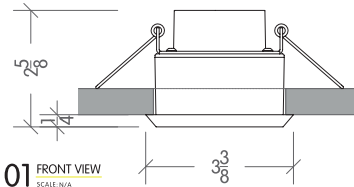

# ECLIPSE 1

Visibly Invisible

**bold**  
lighting

Photometric data: Type C Polar Curves

Narrow Beam

45° Beam Angle Tilt

Wide Beam

45° Beam Angle Tilt

## SINGLE UNIT

Recessed with trim

Surface mounted

Recessed trimless

Pendant