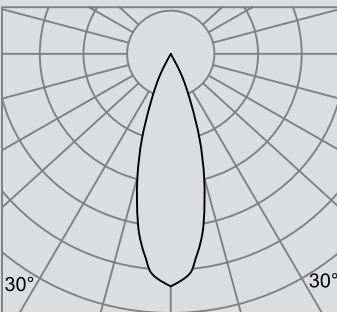

Medium Distribution 25°

Max. 2,710 cd