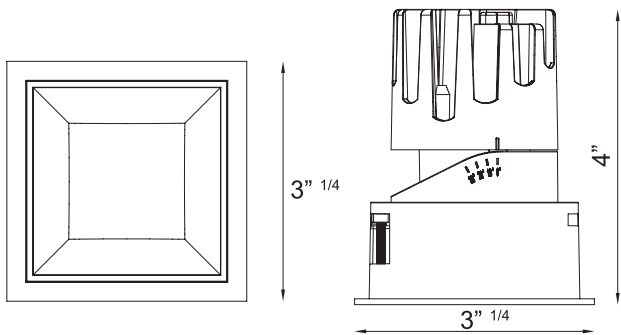

Code example:

QuA-NIC-1-T-W-9-WD-M-WF-W-1-S-0

Series	Housing	H*	Voltage	Trim
QuA INT	Remodel	4 in.	1 120V	T Trim
NIC	Non-IC (New)	4 in.	2 240V	0 Trimless
ICN	IC (New)	5 in.	3 277V	M Millwork
ICA	IC-Airtight (New)	5 in.	U Unv.	
CHP	Chicago Plenum	5 in.		