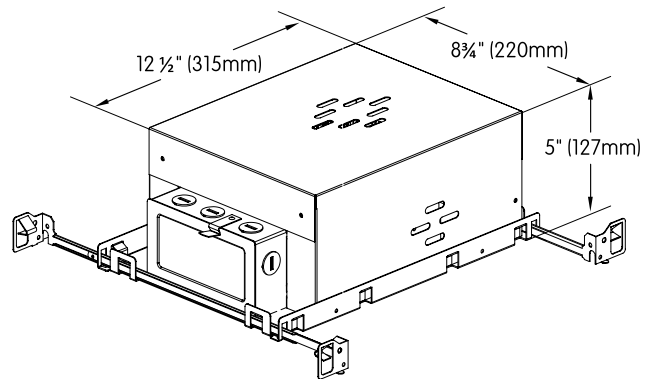

QuA

Quietly Adjustable

bold lighting

Photometric data: Type C Polar Curves

Max. 820 cd

Max. 2,160 cd

Max. 2,710 cd

Max. 6,010 cd

Delivered Lumen Output

Output	Consumption	CRI 80			CRI 90		
		2700K	3000K	4000K	2700 K	3000 K	4000 K
S	9W	896lm	944lm	984lm	796lm	944lm	832lm
H	13 W	1200lm	1268lm	1320lm	1000lm	1064lm	1120lm

LABELS:

ETL tested to UL standards 1598, Dry/Wet listings
IC/Airtight, compliant. Chicago Plenum Available

CE Certified

CCC Certified to GB7000

JA8 Certified to Title 24 standards

WARRANTY: 5 year limited on LED and driver. See website for details

NON-IC HOUSING

IC HOUSING

AIRTIGHT IC HOUSING

Bold Lighting

Atlanta, Georgia, USA
www.boldlighting.us

e: info@boldlighting.us t: +1-833-BOLD-1-US +1-833-265-3187