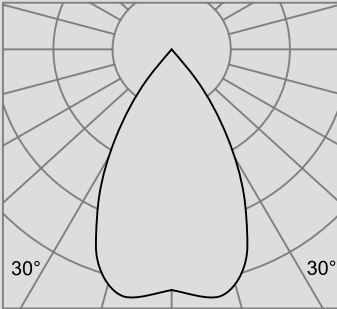

Bold Lighting
 Atlanta, Georgia, USA
www.boldlighting.us
 e: info@boldlighting.us t: +1-833-BOLD-1-US +1-833-265-3187

QuA

Quietly Adjustable

bold lighting

Photometric data: Type C Polar Curves

Batwing Distribution 60°

Max. 820 cd

Flood Distribution 40°

Max. 2,160 cd

Medium Distribution 25°

Max. 2,710 cd

Narrow Distribution 15°

Max. 6,010 cd

Delivered Lumen Output