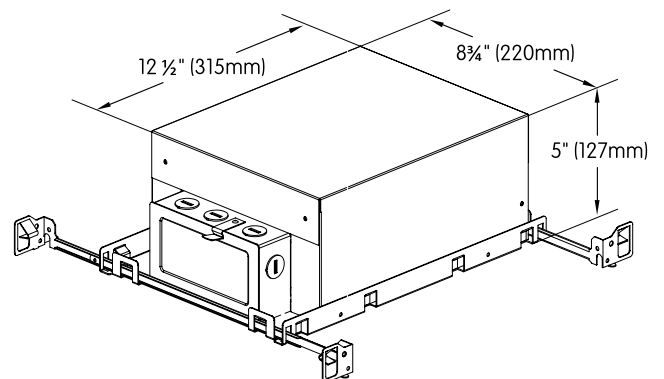

AIRTIGHT IC HOUSING

Bold Lighting

Atlanta, Georgia, USA
www.boldlighting.us

e: info@boldlighting.us t: +1-833-BOLD-1-US +1-833-265-3187