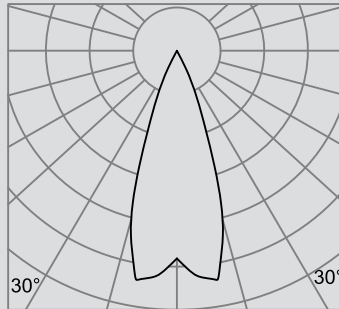

Bold Lighting
 Atlanta, Georgia, USA
www.boldlighting.us
 e: info@boldlighting.us t: +1-833-BOLD-1-US +1-833-265-3187

QuA

Quietly Adjustable

bold lighting

Photometric data: Type C Polar Curves

Batwing Distribution 60°

Max. 820 cd

Flood Distribution 40°

Max. 2,160 cd

Medium Distribution 25°

Max. 2,710 cd

Narrow Distribution 15°

Max. 6,010 cd

Delivered Lumen Output