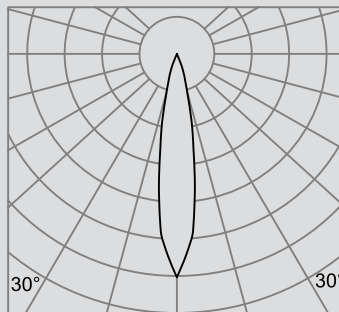

Bold Lighting
 Atlanta, Georgia, USA
www.boldlighting.us
 e: info@boldlighting.us t: +1-833-BOLD-1-US +1-833-265-3187

QuA

Quietly Adjustable

bold lighting

Photometric data: Type C Polar Curves

Batwing Distribution 60°

Max. 820 cd

Flood Distribution 40°

Max. 2,160 cd

Medium Distribution 25°

Max. 2,710 cd

Narrow Distribution 15°

Max. 6,010 cd

Delivered Lumen Output

Output	Consumption	CRI 80			CRI 90		
		2700K	3000K	4000K	2700 K	3000 K	4000 K
S	9W	896lm	944lm	984lm	796lm	944lm	832lm
H	13 W	1200lm	1268lm	1320lm	1000lm	1064lm	1120lm

LABELS:

ETL tested to UL standards 1598, Dry/Wet listings
IC/Airtight, compliant. Chicago Plenum Available