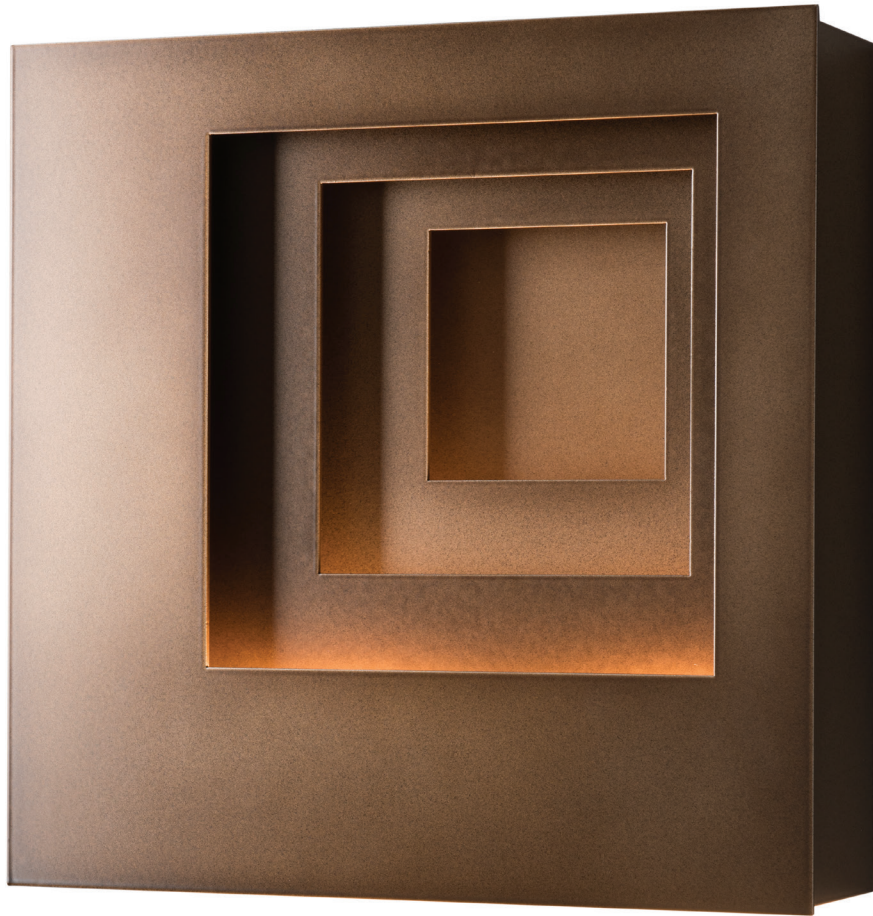

ART + ALCHEMY.

PROCESSION INDOOR / OUTDOOR SQUARE SCONCE

PROCESSION INDOOR / OUTDOOR
SQUARE SCONCE LEFT . 403025

(shown)

Width: 15.3" / 388.62mm
Depth: 4.3" / 109.22mm
Height: 15.3" / 388.62mm

Multiple finishes and custom options available.

PROCESSION INDOOR / OUTDOOR
SQUARE SCONCE RIGHT . 403069

Width: 15.3" / 388.62mm
Depth: 4.3" / 109.22mm
Height: 15.3" / 388.62mm

Multiple finishes and custom options available