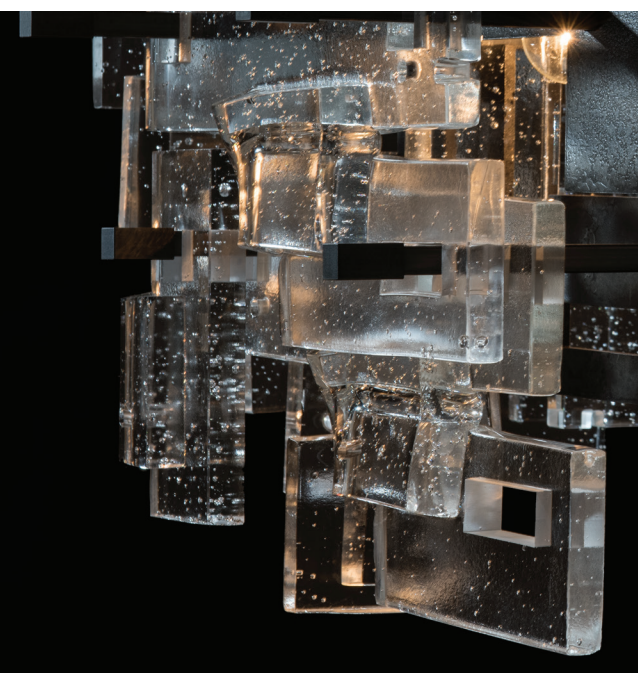

ART + ALCHEMY.

FUSION PENDANT

## FUSION PENDANT . 401328

Width: 76" / 1930.40mm  
Depth: 34.375" / 873.125mm  
Height: 15" / 381mm  
Overall Height: 15" - 100" / 381mm - 2540mm

Multiple finishes and custom options available.