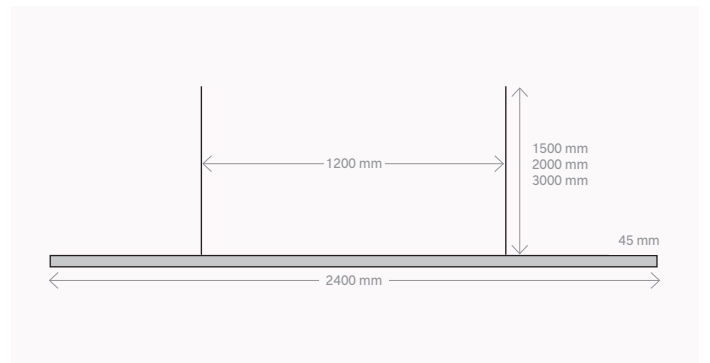

An adaptable pendant that effortlessly sits in a variety of interior environments, the Capital is made with high quality materials that look beautiful when switched on and off.

Dimensions (1800)

- _ 1800mm L x 45mm solid brass profile
- _ 1500 / 2000 / 3000mm suspension cable
- _ 900mm fixing centres

Dimensions (2400)

- _ 2400mm L x 45mm solid brass profile
- _ 1500 / 2000 / 3000mm suspension cable
- _ 1200mm fixing centres

Materials

- _ Satin or Antique patina waxed brass
- _ American Walnut timber detailing
- _ Sand-blasted, fluted diffuser
- _ Fine braided textile flex

Finish Options

Satin Waxed

Patina Waxed

Dimensions

Capital 1800

Capital 2400