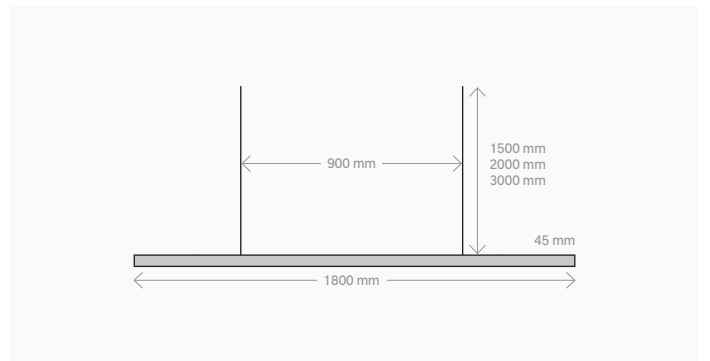

An adaptable pendant that effortlessly sits in a variety of interior environments, the Capital is made with high quality materials that look beautiful when switched on and off.

Dimensions (1800)

- _ 1800mm L x 45mm solid brass profile
- _ 1500 / 2000 / 3000mm suspension cable
- _ 900mm fixing centres

Dimensions (2400)

- _ 2400mm L x 45mm solid brass profile
- _ 1500 / 2000 / 3000mm suspension cable
- _ 1200mm fixing centres

Materials

- _ Satin or Antique patina waxed brass
- _ American Walnut timber detailing
- _ Sand-blasted, fluted diffuser
- _ Fine braided textile flex

Finish Options

Satin Waxed

Patina Waxed

Dimensions

Capital 1800

Capital 2400