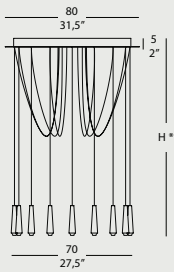

SANTRAL

SUSPENSION

TYPE:

PROJECT NAME:

SANTRAL LA 16 GLASS_S

Cavo/cable standard cm 200/78,8"

16 x 3,2W 5680 Lm 3000K Cri>80 120V

16 x 3,2W 5360 Lm 2700K Cri>80 120V

SANTRAL LA 16 GLASS_S DIM PD

16 x 3,2W 5680 Lm 3000K Cri>80 120V

16 x 3,2W 5360 Lm 2700K Cri>80 120V

con driver dimmerabile push/with push dimmable driver 120V