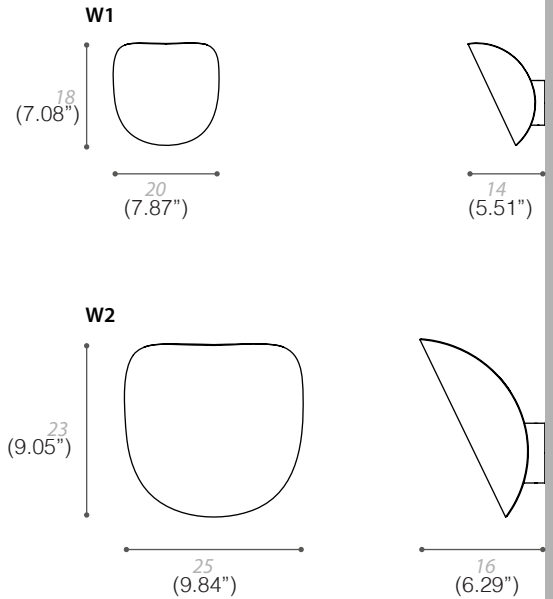

OPERA

WALL MOUNT

TYPE:

PROJECT NAME:

design Gianfranco Marabese 2019

SPECIFICATION SHEET

SCANGIFT®

OPERA

WALL MOUNT

TYPE:

PROJECT NAME:

OPERA

SPECIFICATION SHEET

W1 Gu10 750lm 
 W2 E26 Led 2550lm 

MATERIAL: metal

SCANGIFT®