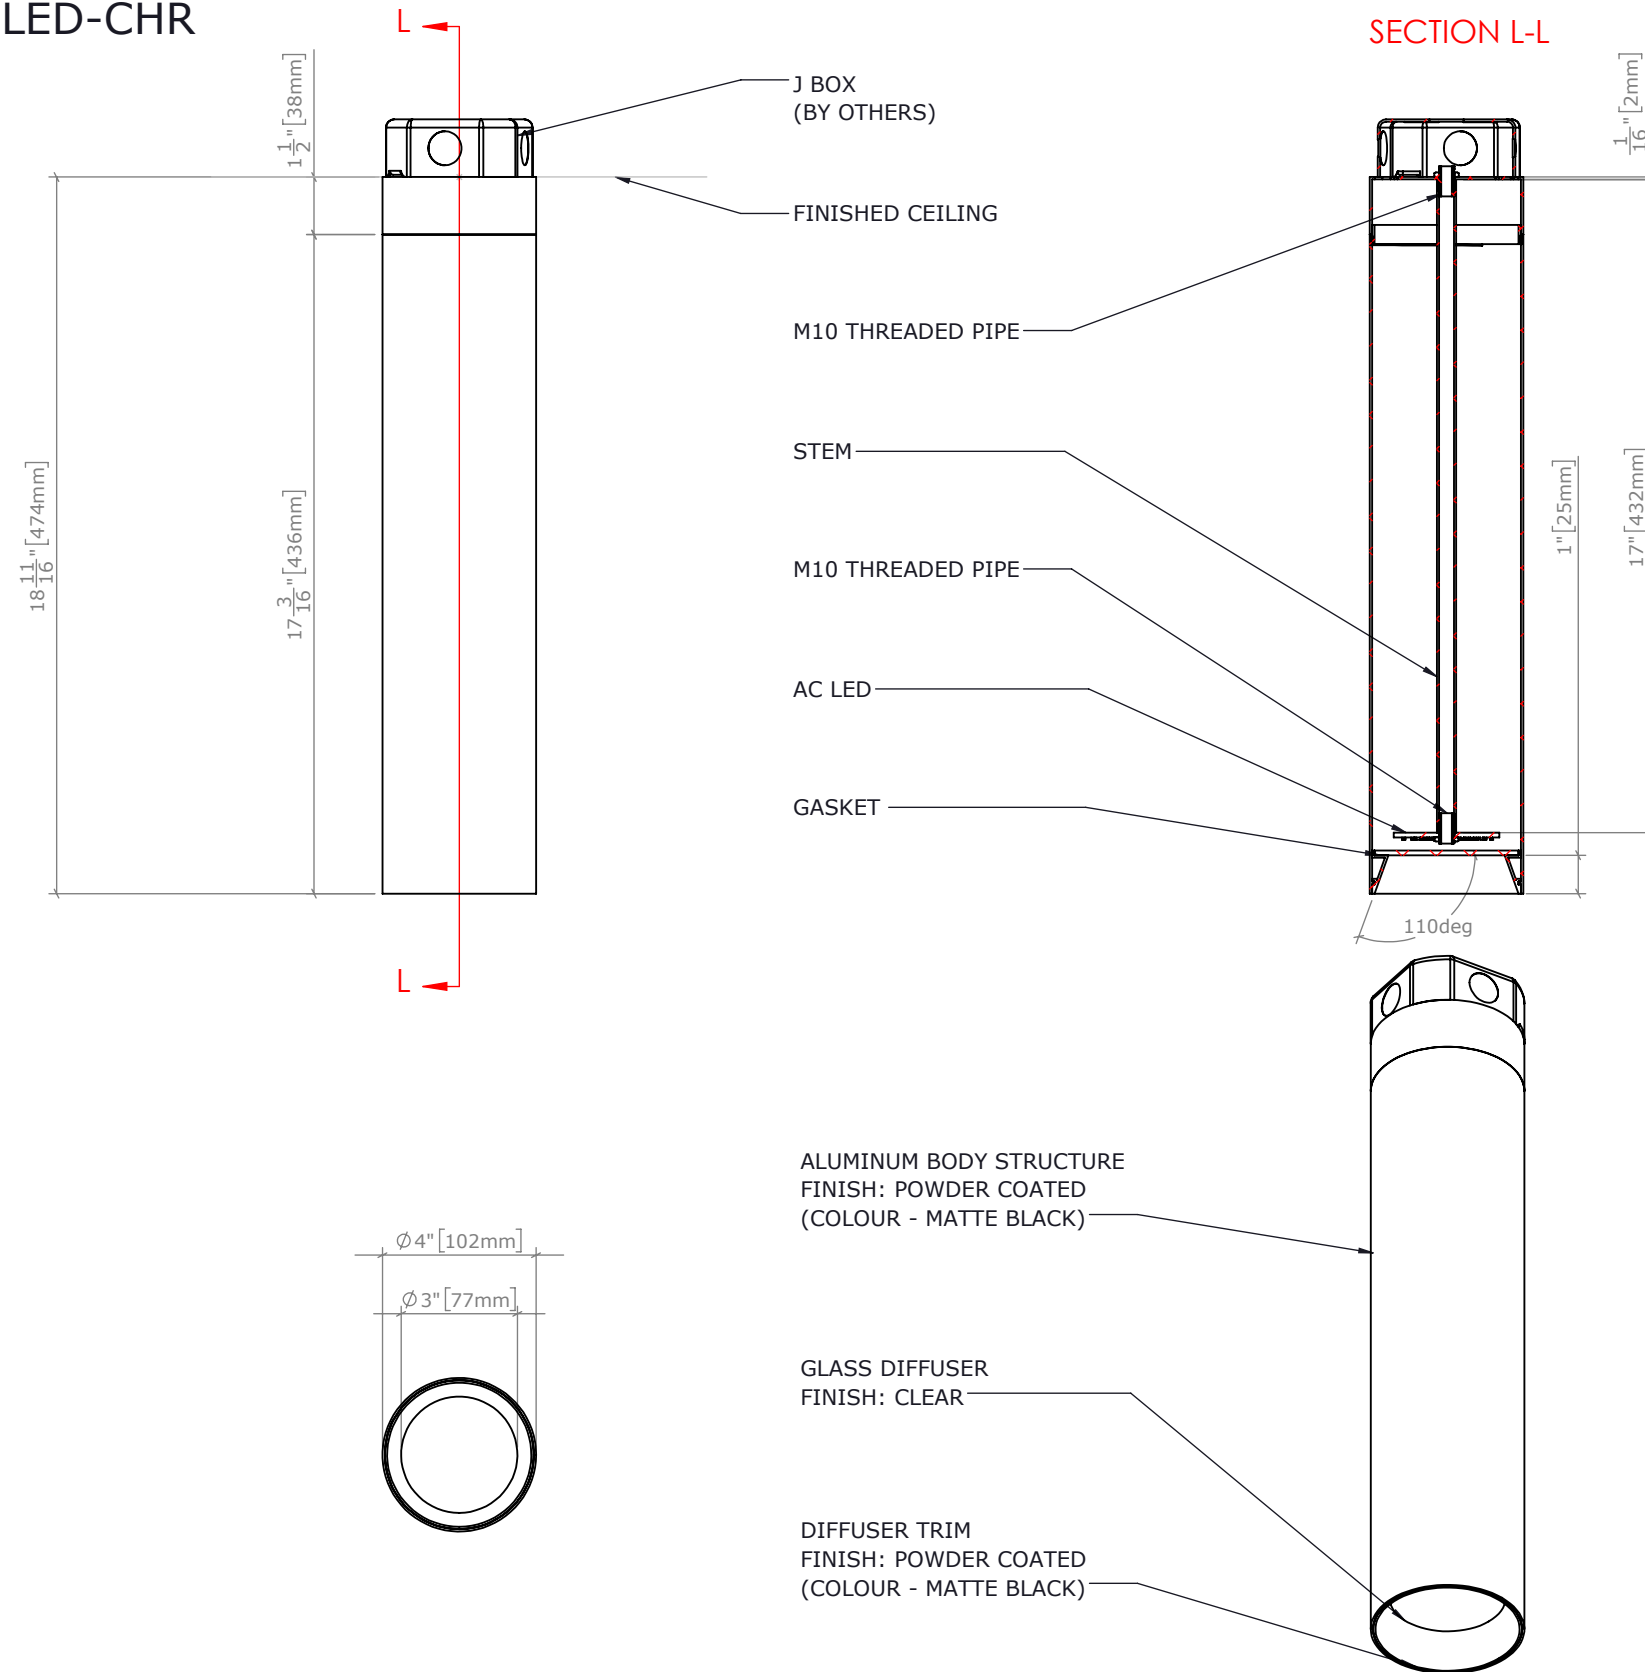

TUBO DIRECT - CEILING MOUNT - (DOWN LIGHT)
LGN-2118-LED-CHR
QTY:20

REVISIONS		
REV.	DESCRIPTION	DATE
0	ISSUED FOR APPROVAL	2021-04-15

LAMPING:
 AC LED BOARD 7W, 700LM, 4000K, CRI 90
 TRIAC DIMMING

NOTES:
TRIAC DIMMING
FINISHES AVAILABLE IN BLACK, WHITE, CHROME
IP65 RATED

PROJECT: TUBO	SALES: FL	MODEL: 2118
LAMP: AC LED 7W, 700LM, 4000K, CRI 90	CERT.: ETL	WEIGHT: ±10LBS VOLT:120V
DWG:OC24238	BY: AA DATE: 2021-04-06	SCALE: 1:3