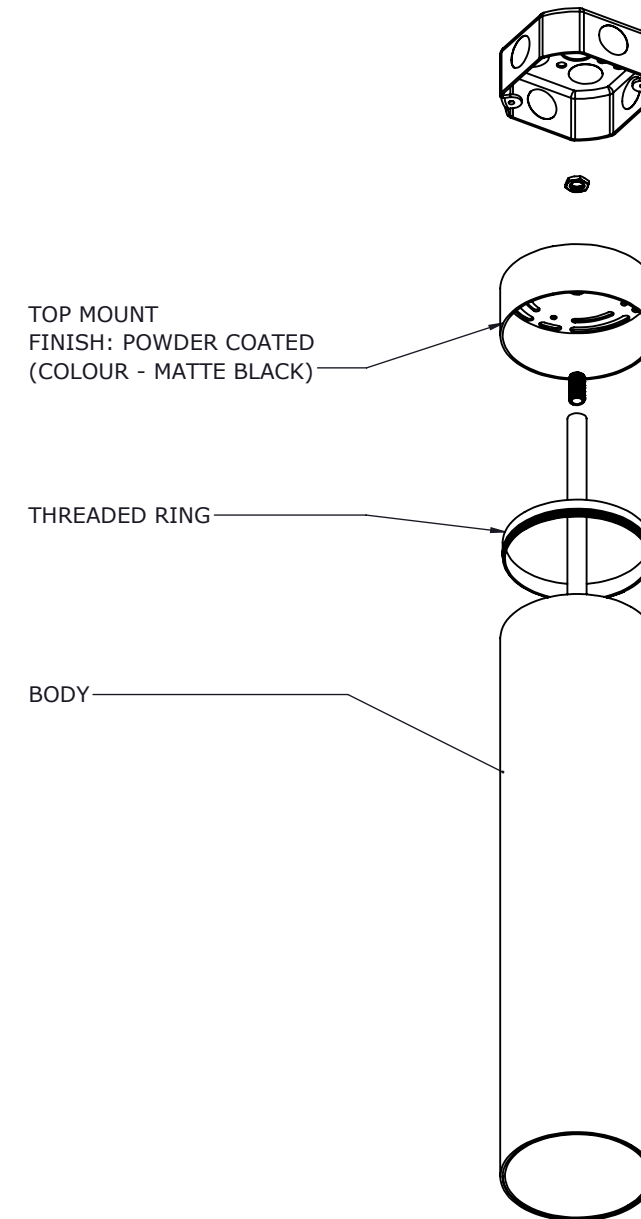

TUBO DIRECT - CEILING MOUNT - (DOWN LIGHT)
LGN-2118-LED-CHR
QTY:20

REVISIONS		
REV.	DESCRIPTION	DATE
0	ISSUED FOR APPROVAL	2021-04-15

LAMPING:
 AC LED BOARD 7W, 700LM, 4000K, CRI 90
 TRIAC DIMMING

NOTES:
TRIAC DIMMING
FINISHES AVAILABLE IN BLACK, WHITE, CHROME
IP65 RATED

PROJECT: TUBO	SALES: FL	MODEL: 2118
LAMP: AC LED 7W, 700LM, 4000K, CRI 90	CERT.: ETL	WEIGHT: ±10LBS VOLT:120V
DWG:OC24238	BY: AA DATE: 2021-04-06	SCALE: 1:3