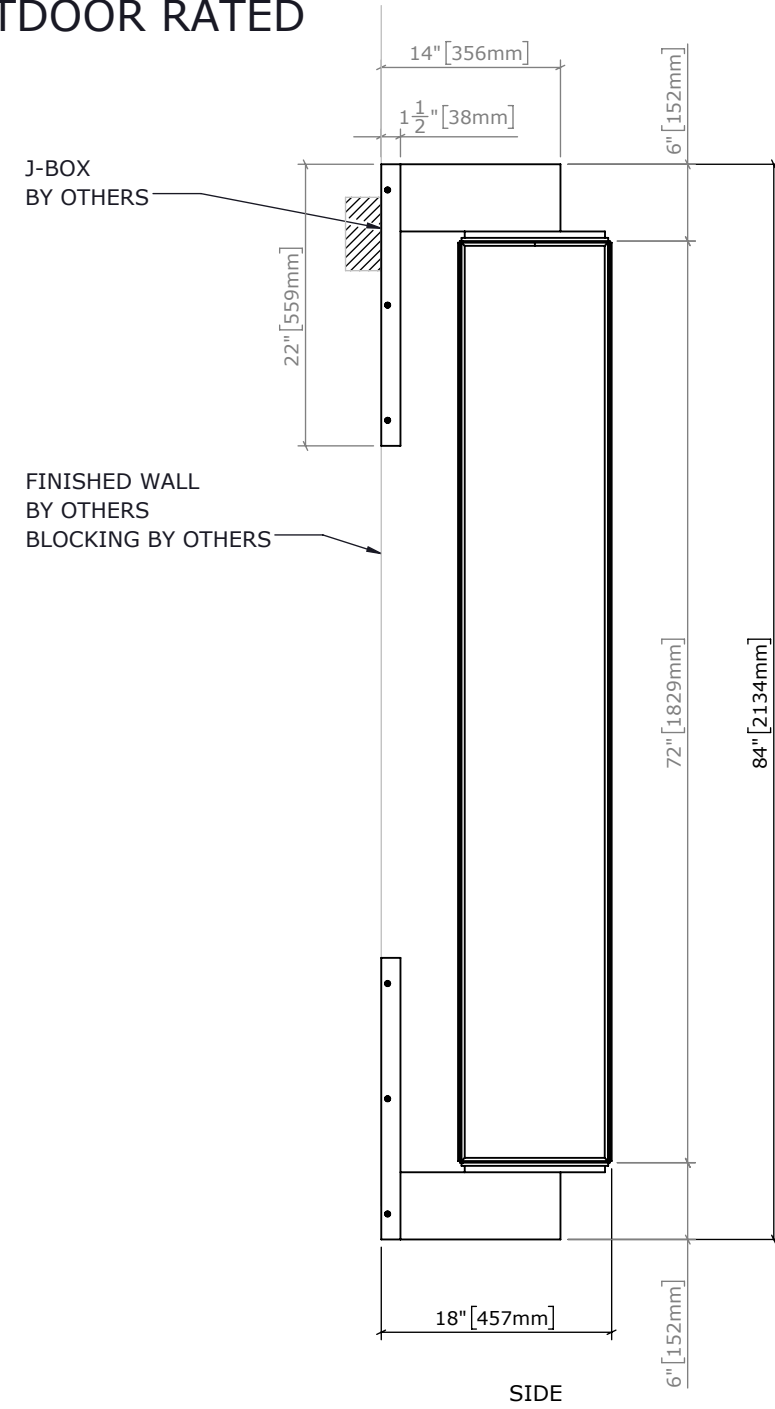

HURRICANE.04
EXTERIOR WALL SCONCE
IP65 OUTDOOR RATED

REVISIONS		
REV.	DESCRIPTION	DATE
0	ISSUED FOR APPROVAL	4/11/2022

ALL METAL COMPONENT FINISH:
MATTE BLACK POWDERCOAT
SUITABLE FOR OUTDOOR APPLICATION
VISO PA 8003

REMOVABLE FRAME

GLASS FINISH:
POLISHED CLEAR GLASS

INTERNAL DIFFUSER ON HEATSINK
FINISH: MATTE OPAL ACRYLIC