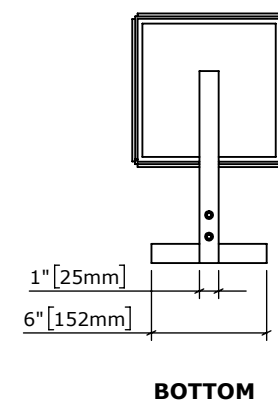

HURRICANE.05 EXTERIOR WALL SCONCE IP65 OUTDOOR RATED

REVISIONS		
REV.	DESCRIPTION	DATE
0	ISSUED FOR APPROVAL	6/22/2022