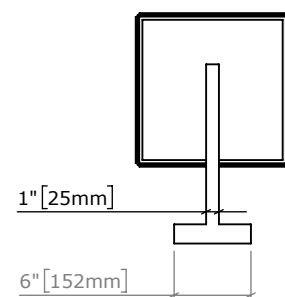

HURRICANE.03
EXTERIOR WALL SCONCE
IP65 OUTDOOR RATED

REVISIONS		
REV.	DESCRIPTION	DATE
0	ISSUED FOR APPROVAL	4/11/2022