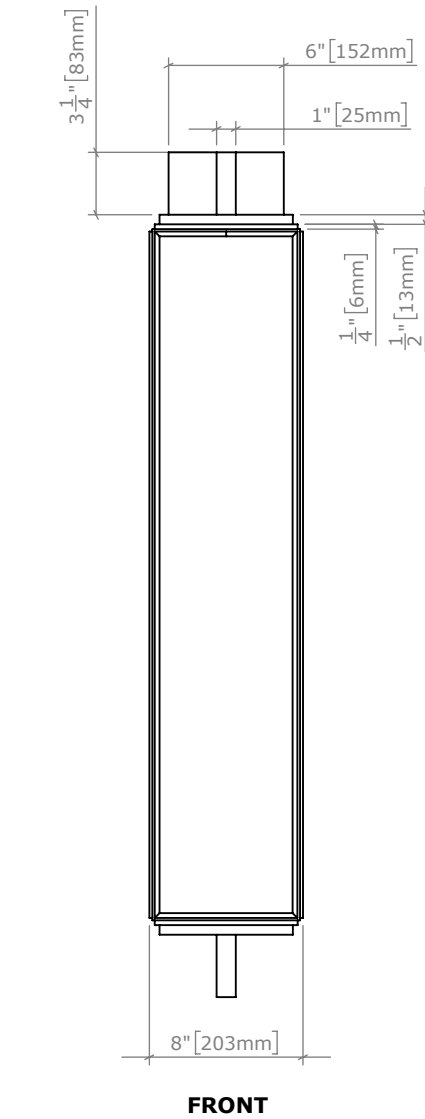

HURRICANE.02
EXTERIOR WALL SCNCE
IP65 OUTDOOR RATED

REVISIONS		
REV.	DESCRIPTION	DATE
0	ISSUED FOR APPROVAL	04/11/2022