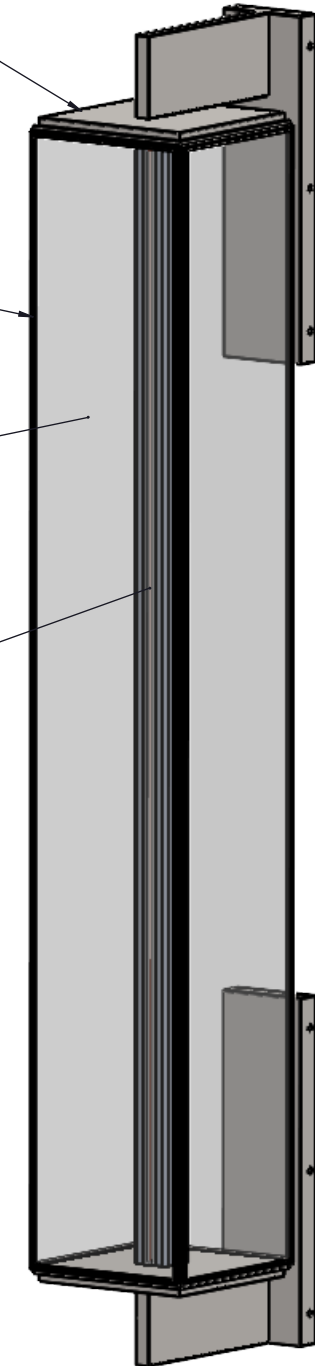

LAMPING:
4 x 1.8M 6W/M, 45W TOTAL, 3600lm, 2700K
DIMMING TYPE TBD
INTEGRAL DRIVER

PROJECT: 56 SCOTCH VALLEY

SALES: FL

MODEL: 00585.WX1.0

LAMP: 4 x 1.8M 6W/M, 45W TOTAL, 3600lm, 2700K

CERT.: ETL

WEIGHT: ±105LBS | VOLT: 120V

DWG:HURRICANE.04

BY: SS DATE: 4/11/2022

SCALE: 1:15

NOTES:
BLOCKING BY OTHERS
DIMMING TYPE TBD
INTEGRAL DRIVER
IP65 OUTDOOR RATED