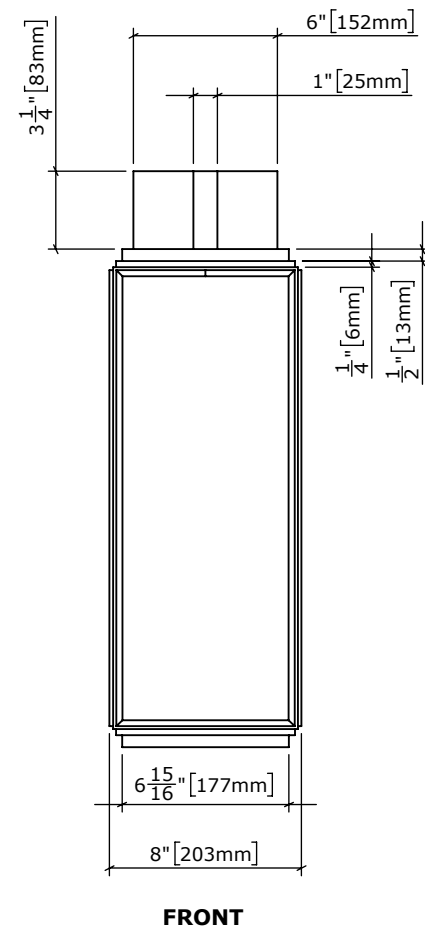

HURRICANE.01

EXTERIOR WALL SCNCE

IP65 OUTDOOR RATED

REVISIONS		
REV.	DESCRIPTION	DATE
0	ISSUED FOR APPROVAL	03/23/2022