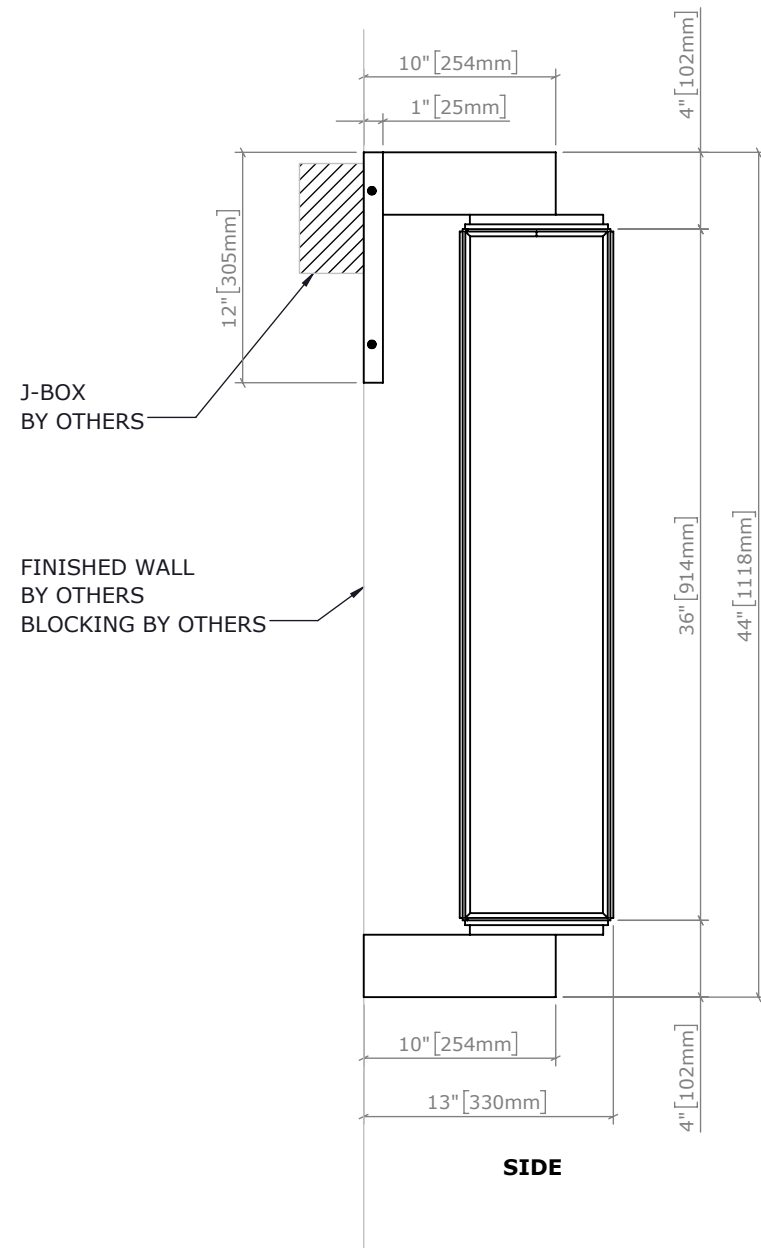

HURRICANE.02
EXTERIOR WALL SCNCE
IP65 OUTDOOR RATED

REVISIONS		
REV.	DESCRIPTION	DATE
0	ISSUED FOR APPROVAL	04/11/2022