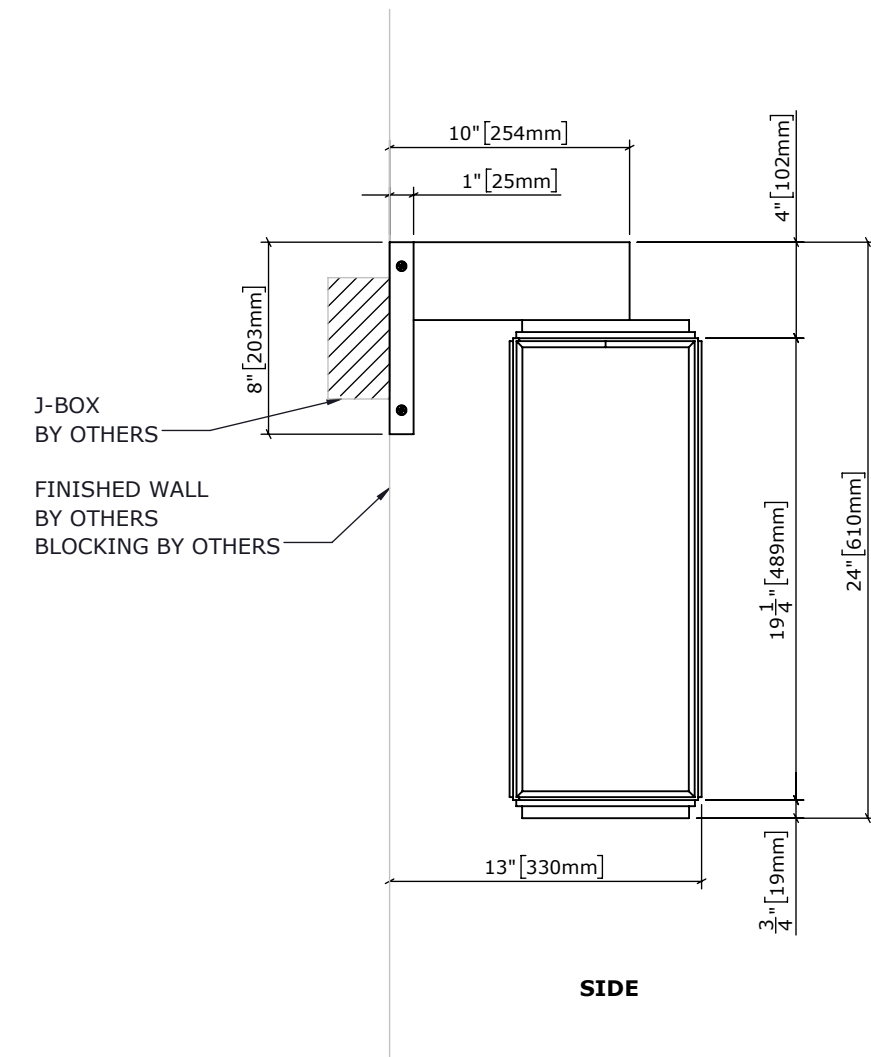

HURRICANE.01

EXTERIOR WALL SCNCE

IP65 OUTDOOR RATED

REVISIONS		
REV.	DESCRIPTION	DATE
0	ISSUED FOR APPROVAL	03/23/2022