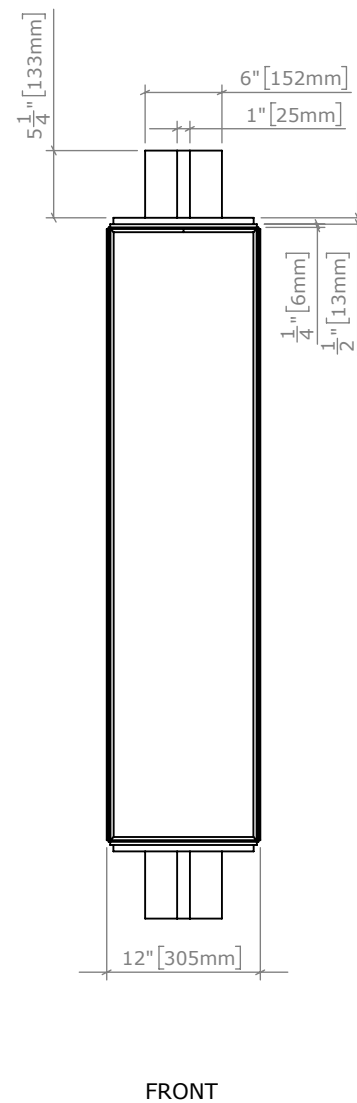

HURRICANE.03
EXTERIOR WALL SCONCE
IP65 OUTDOOR RATED

REVISIONS		
REV.	DESCRIPTION	DATE
0	ISSUED FOR APPROVAL	4/11/2022