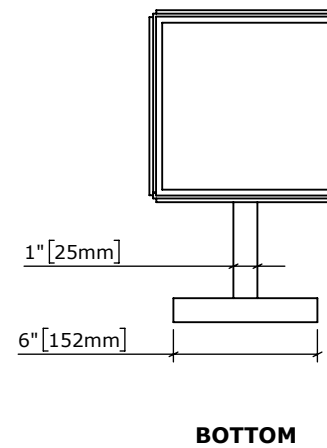

HURRICANE.01

EXTERIOR WALL SCNCE

IP65 OUTDOOR RATED

REVISIONS		
REV.	DESCRIPTION	DATE
0	ISSUED FOR APPROVAL	03/23/2022