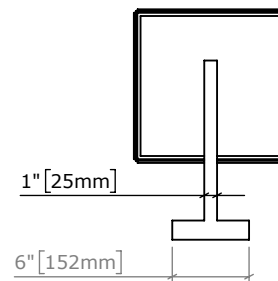

HURRICANE.04
EXTERIOR WALL SCONCE
IP65 OUTDOOR RATED

REVISIONS		
REV.	DESCRIPTION	DATE
0	ISSUED FOR APPROVAL	4/11/2022