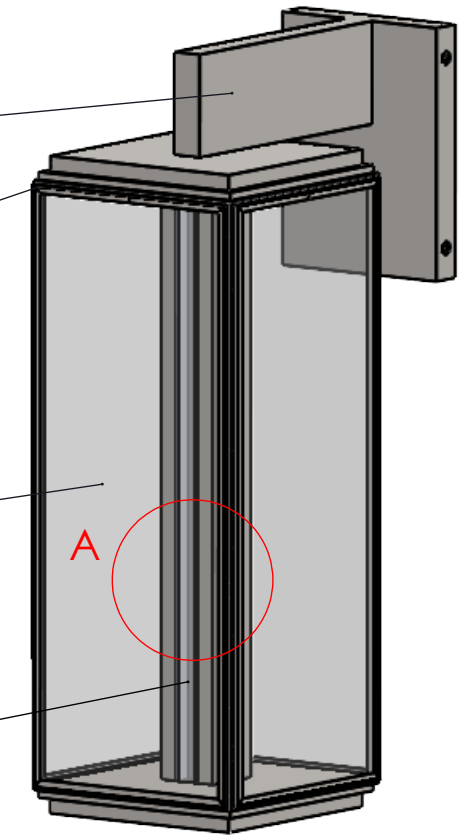

ALL METAL COMPONENT FINISH:
MATTE BLACK POWDERCOAT
SUITABLE FOR OUTDOOR APPLICATION
TO MATCH VISO PA 8003

FRAME FINISH:
MATTE BLACK POWDERCOAT
SUITABLE FOR OUTDOOR APPLICATION
TO MATCH VISO PA 8003

GLASS FINISH:
POLISHED CLEAR GLASS

INTERNAL DIFFUSER ON HEATSINK
FINISH: MATTE OPAL ACRYLIC

LED TAPE

FIXATION
SQUARE POST

LAMPING:
4 x .4M 6W/M LED STRIP, 10W TOTAL, 800lm, 2700K
DIMMING TYPE TBD
INTEGRAL DRIVER