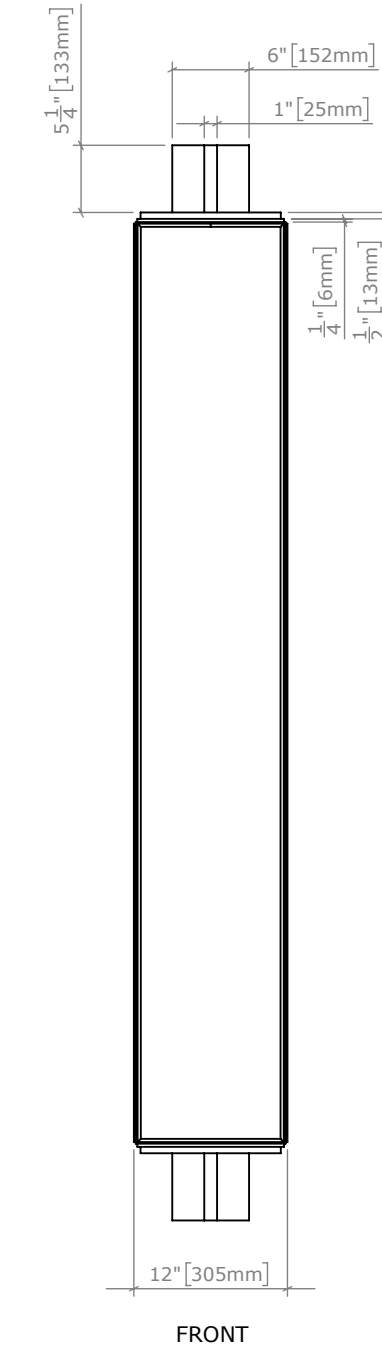

HURRICANE.04
EXTERIOR WALL SCONCE
IP65 OUTDOOR RATED

REVISIONS		
REV.	DESCRIPTION	DATE
0	ISSUED FOR APPROVAL	4/11/2022

ALL METAL COMPONENT FINISH:
MATTE BLACK POWDERCOAT
SUITABLE FOR OUTDOOR APPLICATION
VISO PA 8003

REMOVABLE FRAME

GLASS FINISH:
POLISHED CLEAR GLASS

INTERNAL DIFFUSER ON HEATSINK
FINISH: MATTE OPAL ACRYLIC