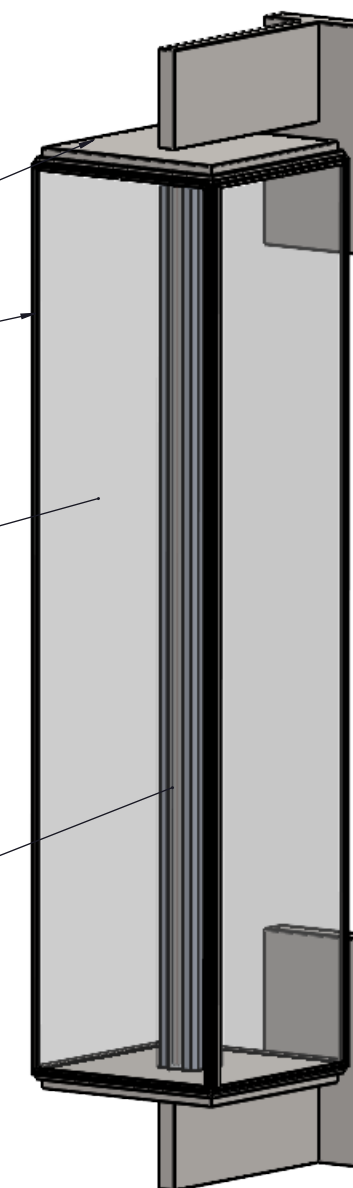

ALL METAL COMPONENT FINISH:
MATTE BLACK POWDERCOAT
SUITABLE FOR OUTDOOR APPLICATION
VISO PA 8003

REMOVABLE FRAME

GLASS FINISH:
POLISHED CLEAR GLASS

INTERNAL DIFFUSER
FINISH: MATTE OPAL ACRYLIC