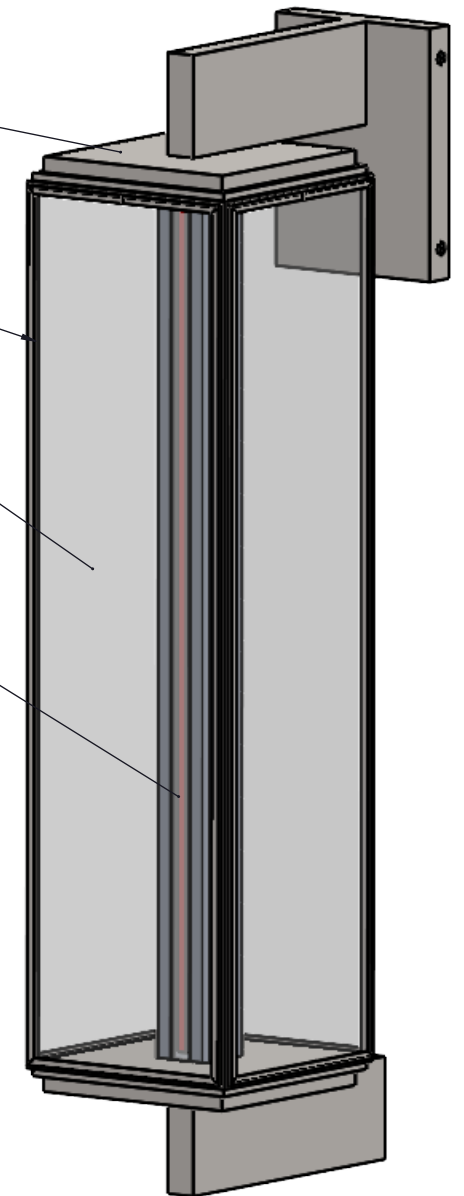

ALL METAL COMPONENT FINISH:
MATTE BLACK POWDERCOAT
SUITABLE FOR OUTDOOR APPLICATION
VISO PA 8003

REMOVABLE FRAME

GLASS FINISH:
POLISHED CLEAR GLASS

INTERNAL DIFFUSER ON HEATSINK
FINISH: MATTE OPAL ACRYLIC