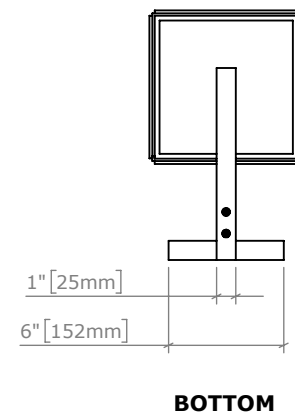

HURRICANE.02
EXTERIOR WALL SCNCE
IP65 OUTDOOR RATED

REVISIONS		
REV.	DESCRIPTION	DATE
0	ISSUED FOR APPROVAL	04/11/2022