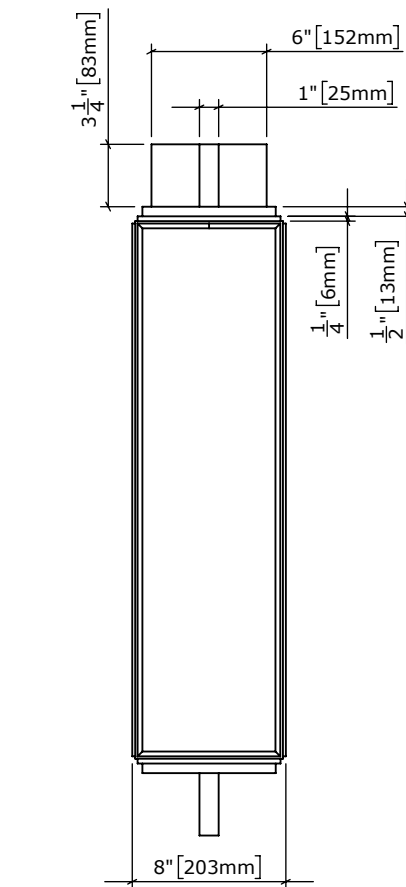

HURRICANE.05 EXTERIOR WALL SCONCE IP65 OUTDOOR RATED

REVISIONS		
REV.	DESCRIPTION	DATE
0	ISSUED FOR APPROVAL	6/22/2022