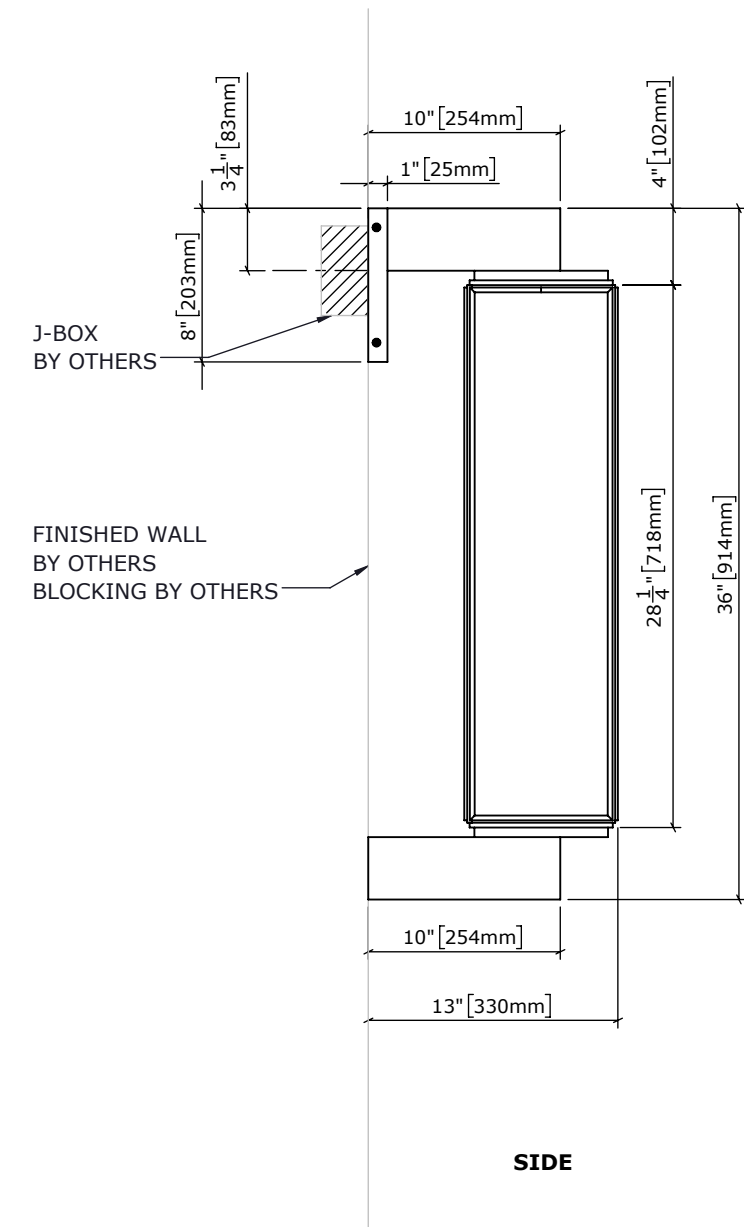

HURRICANE.05 EXTERIOR WALL SCONCE IP65 OUTDOOR RATED

REVISIONS		
REV.	DESCRIPTION	DATE
0	ISSUED FOR APPROVAL	6/22/2022