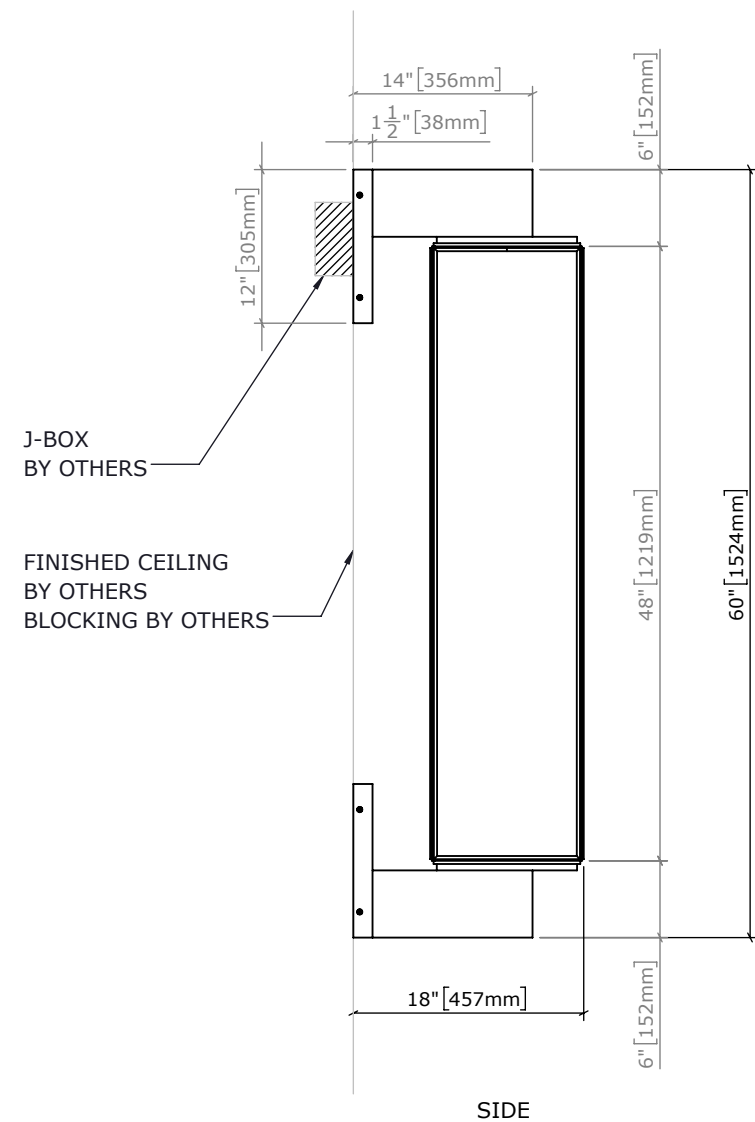

HURRICANE.03
EXTERIOR WALL SCONCE
IP65 OUTDOOR RATED

REVISIONS		
REV.	DESCRIPTION	DATE
0	ISSUED FOR APPROVAL	4/11/2022