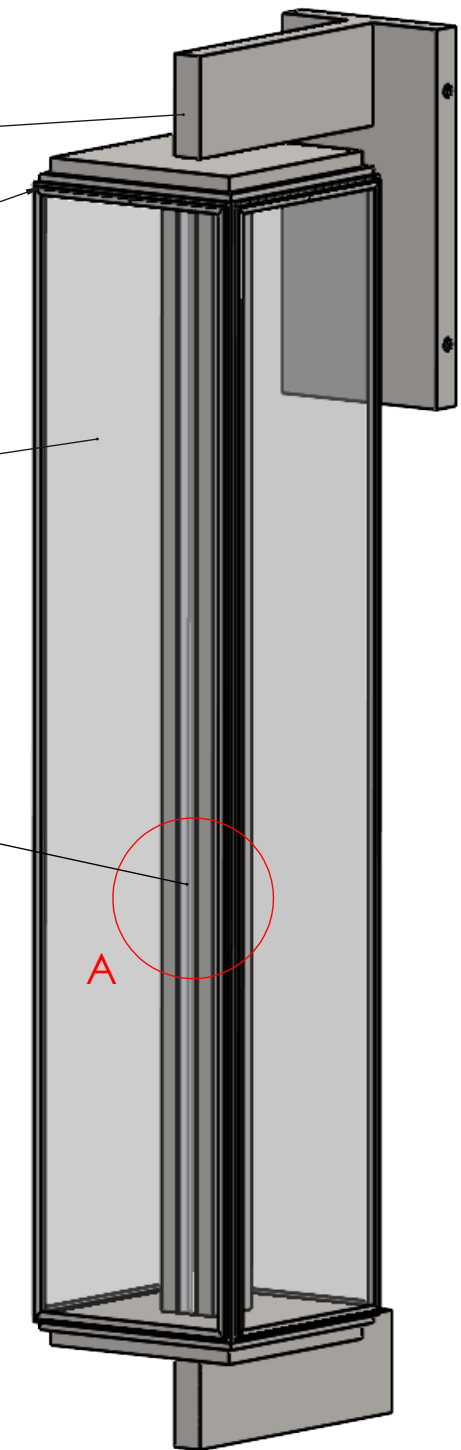

ALL METAL COMPONENT FINISH:
MATTE BLACK POWDERCOAT
SUITABLE FOR OUTDOOR APPLICATION
TO MATCH VISO PA 8003

FRAME FINISH:
MATTE BLACK POWDERCOAT
SUITABLE FOR OUTDOOR APPLICATION
TO MATCH VISO PA 8003

GLASS FINISH:
POLISHED CLEAR GLASS

INTERNAL DIFFUSER ON HEATSINK
FINISH: MATTE OPAL ACRYLIC

LED TAPE

FIXATION
SQUARE POST