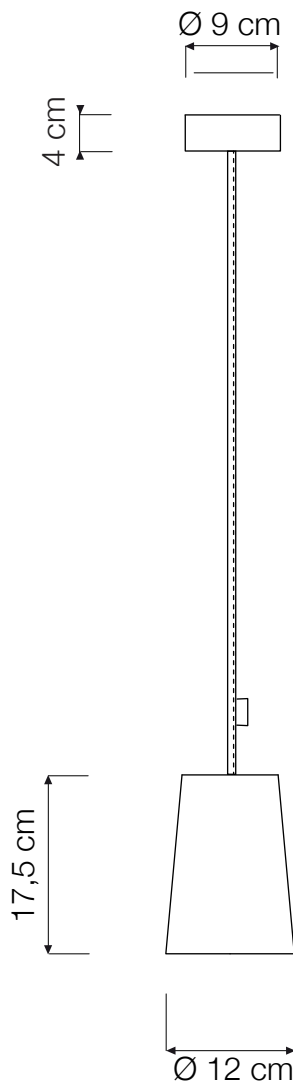

# PAINT PENDANT

Paint (Ø 12 cm x 17,5 cm) max 30W | E14 (230V) - E12 (120V)  
Equivalent W dimmable LED bulbs compatible | rec. LED 6W

Led color temperature recommended:  
neutral white 4200 °K / warm white 2700 °K

### COLOR

○ white (transparent)