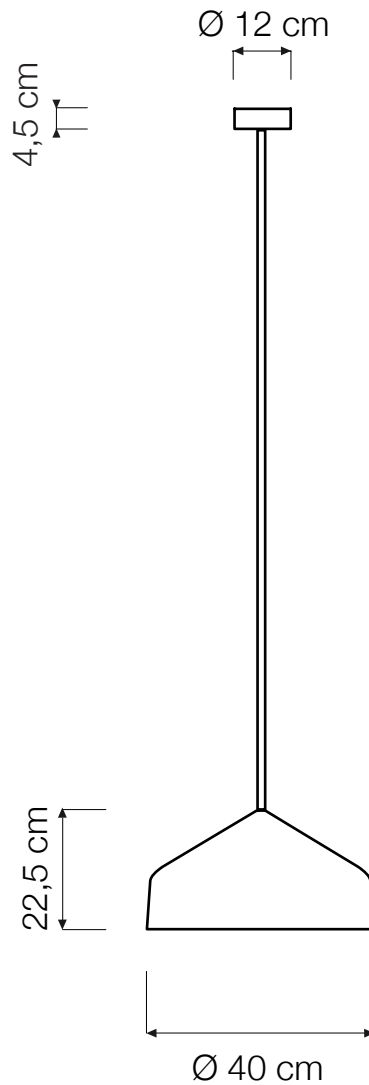

CYRCUS PENDANT

Cyrcus (Ø 40 cm x 22,5 cm) max 70W | E27 (230V) - E26 (120V)
Equivalent W dimmable LED bulbs compatible | rec. LED 13W

Led color temperature recommended:
neutral white 4200 °K / warm white 2700 °K

COLOR

○ white (transparent)

BICOLOR VERSION

OUTER COLOR

● grey (concrete)
● black (blackboard)

INNER COLOR

● red ● gold
● orange ● bronze
● turquoise ● silver
○ white
● blue
● magenta

INCLUDES 130 CM CORD, TEXTILE CABLE COVER AND LAPRENE (RUBBER) CEILING CANOPY. CUSTOM CORD LENGTHS ARE AVAILABLE FOR AN ADDITIONAL CHARGE. BULBS ARE NOT INCLUDED.