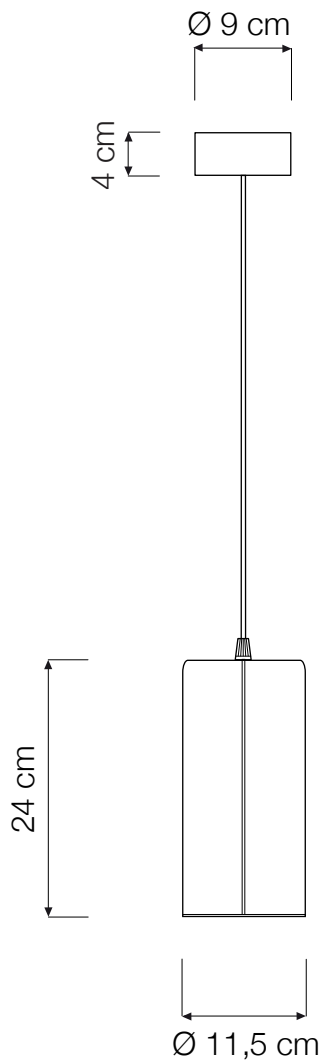

CANDLE 1

PENDANT/WALL LAMP

Candle 1 (Ø 11,5 cm x 24 cm) max 8W | E14 (230V) - E12 (120V)
 Equivalent W dimmable LED bulbs compatible | rec. LED 6W

Led color temperature recommended:
 neutral white 4200 °K / warm white 2700 °K

MATERIALS

Laprene

CANOPY COLOR

-  white
-  grey
-  dark blue
-  neutral

CABLE COLOR

-  transparent
-  gold
-  white
-  white/black
-  red
-  white/red
-  yellow
-  blue
-  orange fluo

INCLUDES 250 CM CORD AND LAPRENE (RUBBER) CEILING CANOPY.
 BULBS ARE NOT INCLUDED.