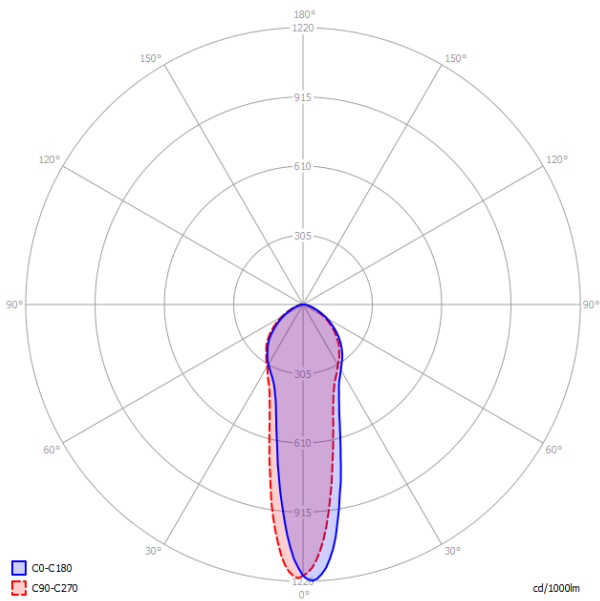

OR

GU10 Par16 LED
• 1 x 10 W

Polar diagram

A-Tube Small

GU10 Par16
• 1 x max 40W eco

OR

GU10 Par16 LED
• 1 x 10 W

LODES

Polar diagram

A-Tube Medium

GU10 Par16
• 1 x max 40W eco

OR

GU10 Par16 LED
• 1 x 10 W

Polar diagram

A-Tube Large

GU10 Par16
• 1 x max 40W eco